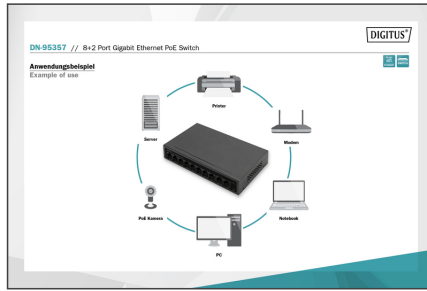

More images:

Safety notes

- This product is intended for indoor use only.
- Read all instructions and follow all warnings and instructions on the device.
- Do not place this appliance on an unstable surface (such as a trolley, stand, table, etc.).
- Do not use this appliance near water.
- Do not place this appliance near or above a radiator.
- The housing is equipped with openings for heat dissipation and ventilation. To prevent overheating during operation, the ventilation openings must not be blocked or covered.
- Do not place the appliance on a soft surface (e.g. bed, sofa, blanket, etc.). This will block the ventilation.
- The appliance must not be installed in a closed environment if adequate ventilation is not guaranteed.
- Do not spray any liquids onto the appliance.
- Disconnect the mains plug before cleaning. Do not use any liquid or foam cleaners.
- Clean the appliance with a damp cloth.
- Connect the device according to the power supply on the rating plate.
- To prevent damage to the appliance, it is important that all appliances are properly earthed.
- Do not place any objects on the power cable and lay it in such a way as to avoid tripping hazards.
- Use a surge protector, a regulator or an uninterruptible power supply (UPS) to protect your system from sudden, temporary and reduced power.
- Secure the system cable and mains cable properly and ensure that no objects are pressing on the cable.
- Do not insert any objects into the appliance through the openings in the housing. There is a risk of a short circuit, which can lead to fire or electric shock.
- Do not attempt to repair the appliance yourself. Always contact an authorized customer service centre.
- If any of the following conditions occur, unplug the appliance and send it to an authorized service centre for repair
- The mains cable, power supply unit or plug for the power supply is damaged or worn;
- Liquid has penetrated the appliance;
- The device has been exposed to rain or water;
- The device has been dropped or the housing has been damaged;
- The function of the device has obviously changed;
- The appliance cannot be operated as described in the operating instructions.

EU responsible person

EU based economic operator ensuring the product complies with the required regulations.
ASSMANN Electronic GmbH
Auf dem Schüffel 3
Lüdenscheid, Germany