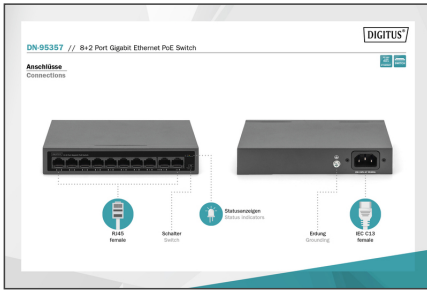

More images:

Safety notes

- This product is intended for indoor use only.
- Read all instructions and follow all warnings and instructions on the device.
- Do not place this appliance on an unstable surface (such as a trolley, stand, table, etc.).
- Do not use this appliance near water.
- Do not place this appliance near or above a radiator.
- The housing is equipped with openings for heat dissipation and ventilation. To prevent overheating during operation, the ventilation openings must not be blocked or covered.
- Do not place the appliance on a soft surface (e.g. bed, sofa, blanket, etc.). This will block the ventilation.
- The appliance must not be installed in a closed environment if adequate ventilation is not guaranteed.
- Do not spray any liquids onto the appliance.
- Disconnect the mains plug before cleaning. Do not use any liquid or foam cleaners.
- Clean the appliance with a damp cloth.
- Connect the device according to the power supply on the rating plate.
- To prevent damage to the appliance, it is important that all appliances are properly earthed.
- Do not place any objects on the power cable and lay it in such a way as to avoid tripping hazards.
- Use a surge protector, a regulator or an uninterruptible power supply (UPS) to protect your system from sudden, temporary and reduced power.
- Secure the system cable and mains cable properly and ensure that no objects are pressing on the cable.
- Do not insert any objects into the appliance through the openings in the housing. There is a risk of a short circuit, which can lead to fire or electric shock.
- Do not attempt to repair the appliance yourself. Always contact an authorized customer service centre.
- If any of the following conditions occur, unplug the appliance and send it to an authorized service centre for repair
- The mains cable, power supply unit or plug for the power supply is damaged or worn;
- Liquid has penetrated the appliance;
- The device has been exposed to rain or water;
- The device has been dropped or the housing has been damaged;
- The function of the device has obviously changed;
- The appliance cannot be operated as described in the operating instructions.

EU responsible person

EU based economic operator ensuring the product complies with the required regulations.
ASSMANN Electronic GmbH
Auf dem Schüffel 3
Lüdenscheid, Germany