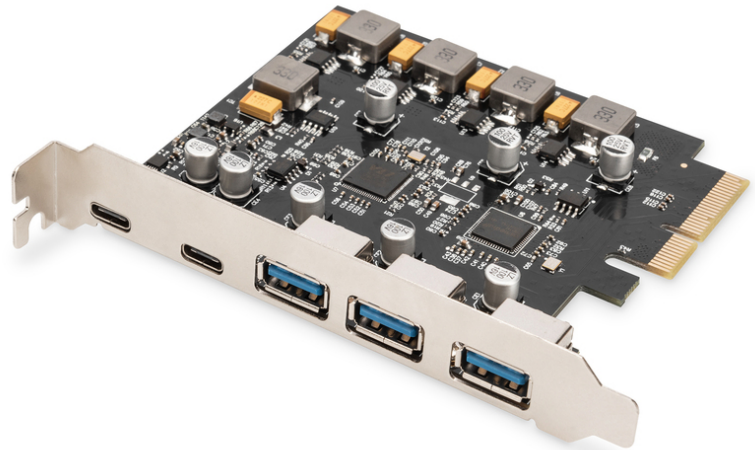

# DIGITUS PCIe card 2x USB-C + 3x USB A

**DS-30222**  
**EAN 4016032485810**

**PCIe Karte 2x USB-C + 3x USB A 5x SuperSpeed 10Gbps**

The Digitus PCI Express Card extends the PC by 2x USB-C and 3x USB A ports. Various devices can be connected to this card, such as hard disks, DVD drives, mouse, keyboard, card reader and more.

**USB 3.1 Gen2 Super Speed up to 10 Gbps**

- USB 3.1 Super Speed up to 10 Gbits
- 2 x SuperSpeed USB 10 Gbps (USB 3.1 Gen 2) USB Type-C™ jack
- 3 x SuperSpeed USB 10 Gbps (USB 3.1 Gen2) A jack
- Each port supports a transfer rate of up to 10 Gbps (USB3.1 Gen.2)
- Supports data transfer rates of 10G / 5G / 480 / 12 / 1.5 Mbps
- Output USB Type-C™ Port 5 V / 3 A
- Output USB Type A Port 5 V / 1 A

- Support of 4-way PCI Express v2.0
- Supports eXtensible Host Controller Interface (xHCI) Specification 1.1
- Supports Multiple INs
- Surge protection
- Supported operating systems: Windows 7/8/8.1/10/11, Linux
- Number of USB A ports: 3
- Number of USB C ports: 2