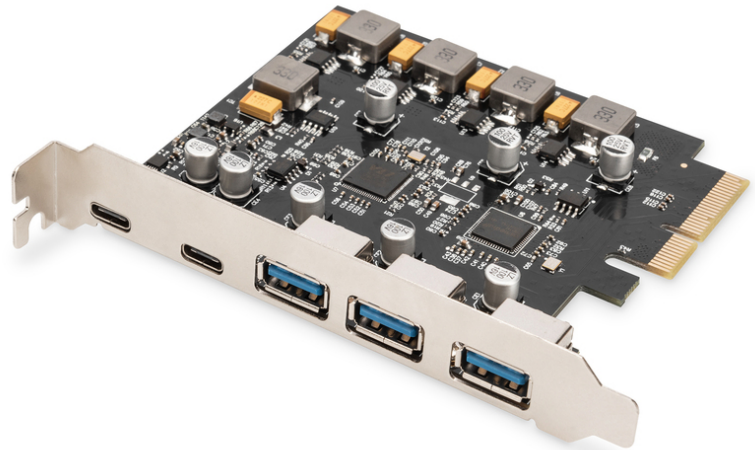

# DIGITUS PCIe card 2x USB-C + 3x USB A

**DS-30222**  
**EAN 4016032485810**

### PCIe Karte 2x USB-C + 3x USB A 5x SuperSpeed 10Gbps

The Digitus PCI Express Card extends the PC by 2x USB-C and 3x USB A ports. Various devices can be connected to this card, such as hard disks, DVD drives, mouse, keyboard, card reader and more.

### USB 3.1 Gen2 Super Speed up to 10 Gbps

- USB 3.1 Super Speed up to 10 Gbits
- 2 x SuperSpeed USB 10 Gbps (USB 3.1 Gen 2) USB Type-C™ jack
- 3 x SuperSpeed USB 10 Gbps (USB 3.1 Gen2) A jack
- Each port supports a transfer rate of up to 10 Gbps (USB3.1 Gen.2)
- Supports data transfer rates of 10G / 5G / 480 / 12 / 1.5 Mbps
- Output USB Type-C™ Port 5 V / 3 A
- Output USB Type A Port 5 V / 1 A

- Support of 4-way PCI Express v2.0
- Supports eXtensible Host Controller Interface (xHCI) Specification 1.1
- Supports Multiple INs
- Surge protection
- Supported operating systems: Windows 7/8/8.1/10/11, Linux
- Number of USB A ports: 3
- Number of USB C ports: 2