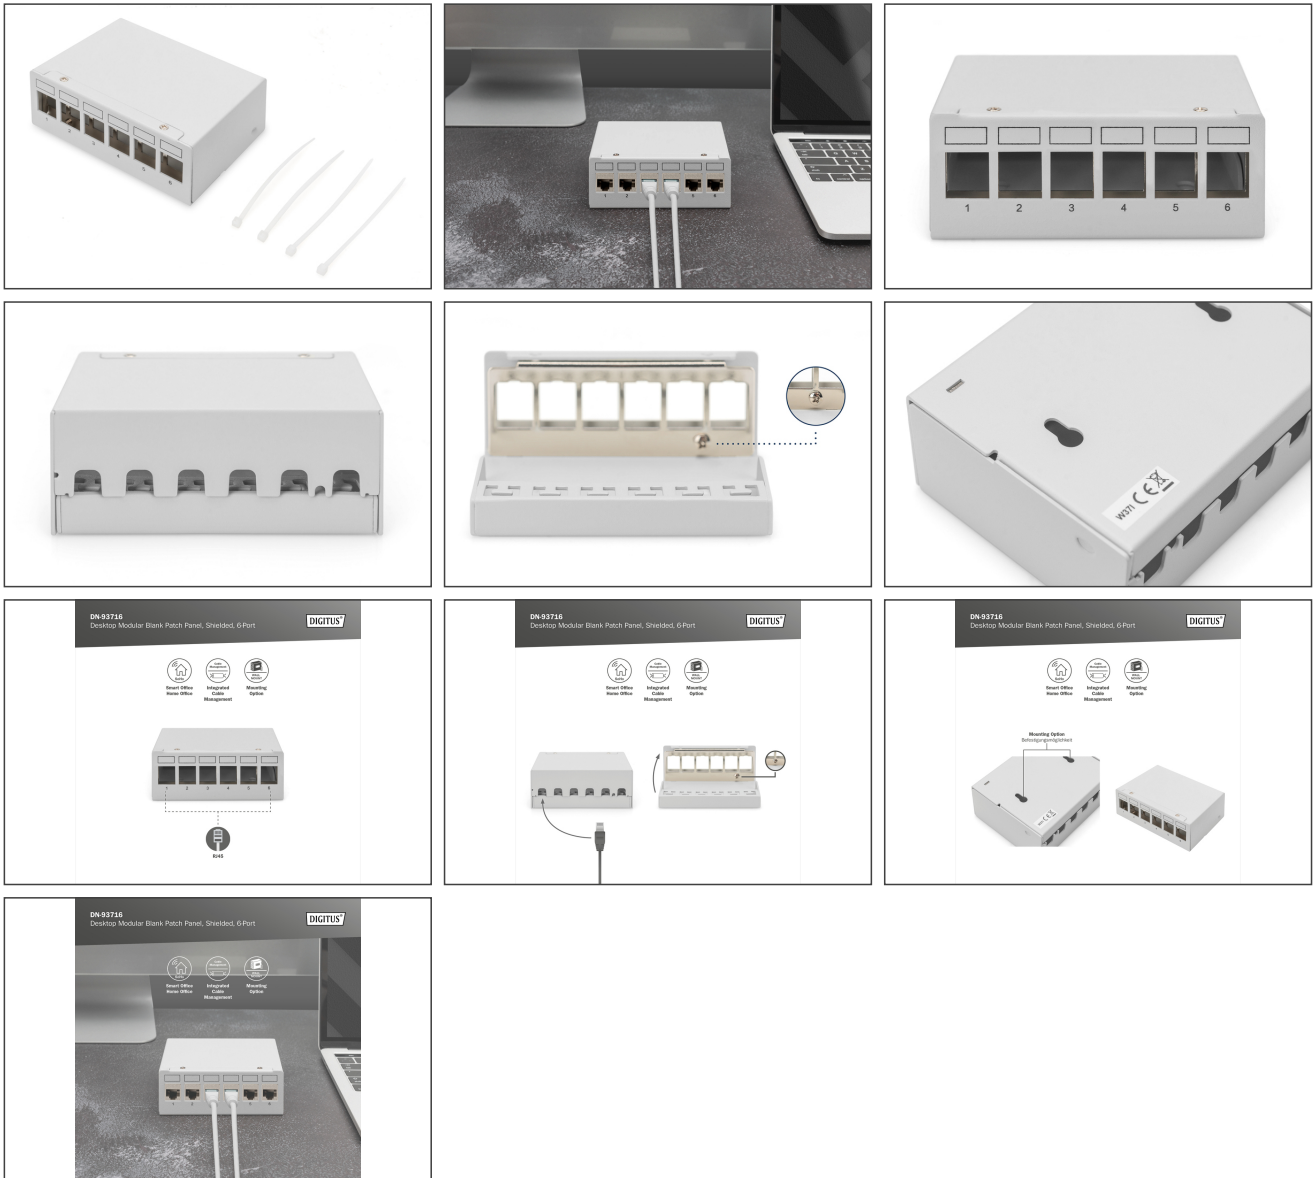

More images:

Safety notes

- Protect product from moisture

EU responsible person

EU based economic operator ensuring the product complies with the required regulations.

ASSMANN Electronic GmbH
Auf dem Schüffel 3
Lüdenscheid, Germany
<https://www.assmann.com>
info@assmann.com