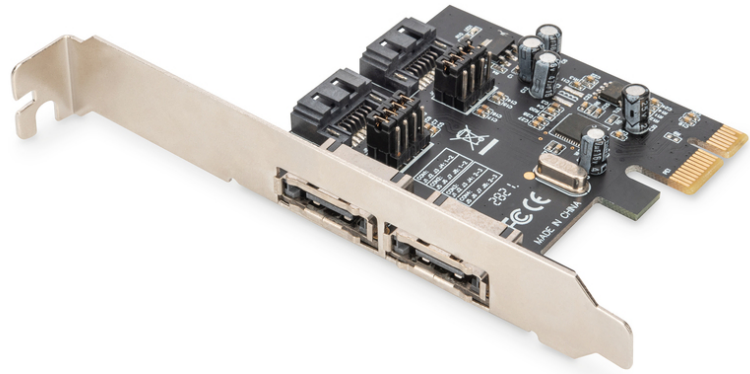

DIGITUS SATA III PCI Express Card, 2-port

DS-30105
EAN 4016032484967

SATAIII PCIexpress Add-On card int:4xSATA/ex:2xeSATA,w,,hlbar, ASM1061

The Digitus PCI Express SATA Card expands the PC with 2 internal or 2 external SATA ports. Various devices can be connected to this card, such as SSDs, hard disks, DVD drives and more. This card enables the use of the latest and fastest hard disks with 6 GB/s and also offers backwards compatibility with older SATA drives with 1.5 GB/s or 3 GB/s. In addition, PCI Express 2.0 doubles the range of the existing PCI express bus for a faster data transmission rate. Each PCI Express 2.0 lane offers a capacity of up to 500 MB/s.

The quick and easy way to equip your PC for serial ATA speeds.

- 2-Port SATA 6.0 GB/s

- 2-Port SATA 6.0 GB/s
- 1 x PCI Express Rev. 2.0
- Four independent serial ATA channels for simultaneous connection of one serial ATA device on each channel
- Supports Native Command Queuing (NCQ)
- Supports ECRC and Advanced Error Reporting
- Supports: Windows XP /Vista /Server 2003 /Server 2008, Windows 7, Windows 8, Windows 8.1, Windows 10 (32 / 64bit), Linux