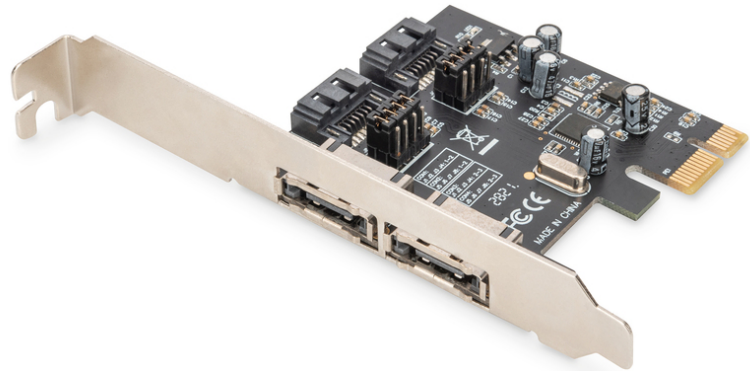

# DIGITUS SATA III PCI Express Card, 2-port

DS-30105  
EAN 4016032484967

**SATAIII PCIeexpress Add-On card int:4xSATA/ex:2xeSATA,wählbar, ASM1061**

The Digitus PCI Express SATA Card expands the PC with 2 internal or 2 external SATA ports. Various devices can be connected to this card, such as SSDs, hard disks, DVD drives and more. This card enables the use of the latest and fastest hard disks with 6 GB/s and also offers backwards compatibility with older SATA drives with 1.5 GB/s or 3 GB/s. In addition, PCI Express 2.0 doubles the range of the existing PCI express bus for a faster data transmission rate. Each PCI Express 2.0 lane offers a capacity of up to 500 MB/s.

**The quick and easy way to equip your PC for serial ATA speeds.**

- 2-Port SATA 6.0 GB/s

- 2-Port SATA 6.0 GB/s
- 1 x PCI Express Rev. 2.0
- Four independent serial ATA channels for simultaneous connection of one serial ATA device on each channel
- Supports Native Command Queuing (NCQ)
- Supports ECRC and Advanced Error Reporting
- Supports: Windows XP /Vista /Server 2003 /Server 2008, Windows 7, Windows 8, Windows 8.1, Windows 10 (32 / 64bit), Linux