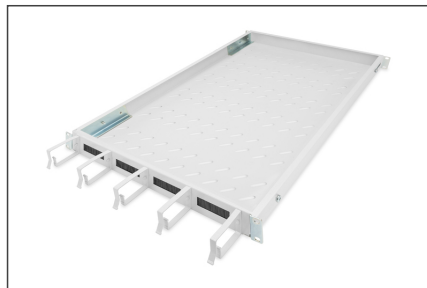

More images: