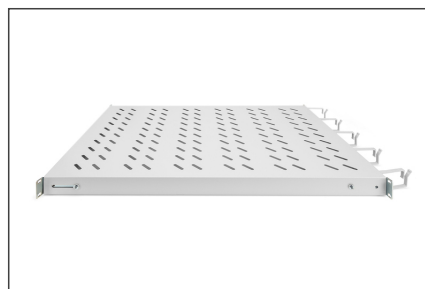

More images: