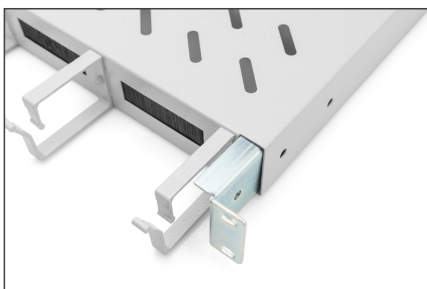

More images: