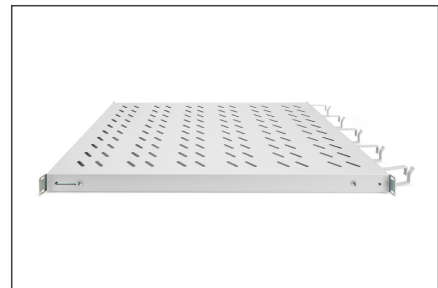

More images: