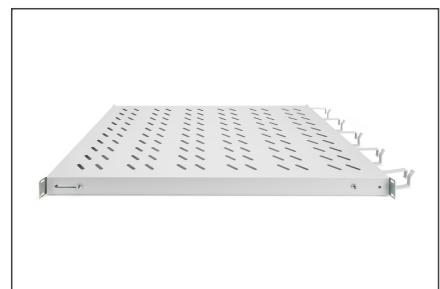

More images: