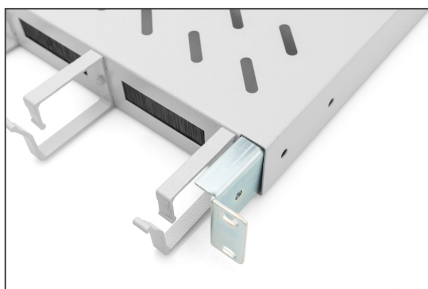

More images: