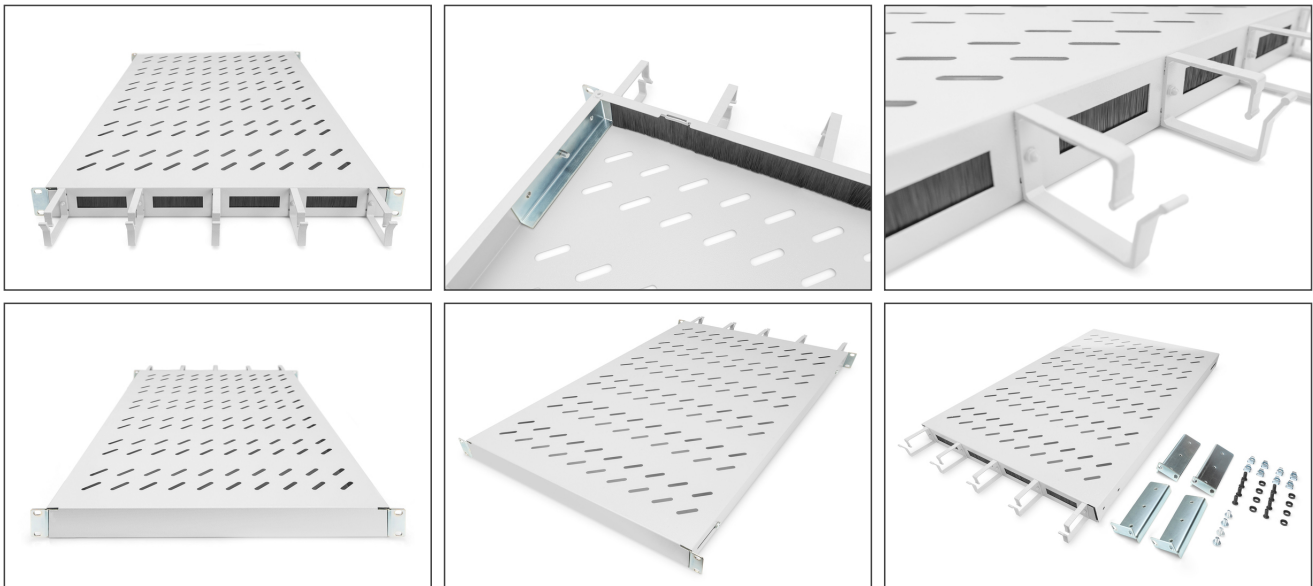

Safety notes

- When installing and using the accessory product for network cabinets, observe the respective safety instructions of the manufacturer or the cabinet system in which you want to use the accessory.

EU responsible person

EU based economic operator ensuring the product complies with the required regulations.

ASSMANN Electronic GmbH
Auf dem Schüffel 3
Lüdenscheid, Germany
<https://www.assmann.com>
info@assmann.com