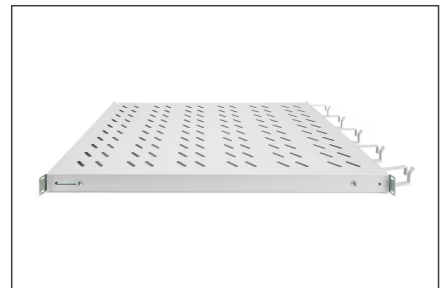

More images: