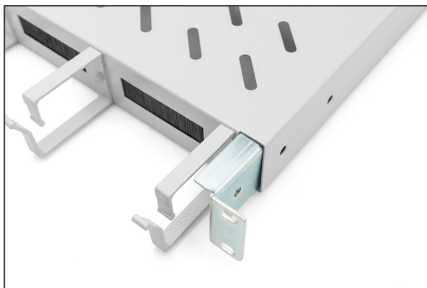

More images: