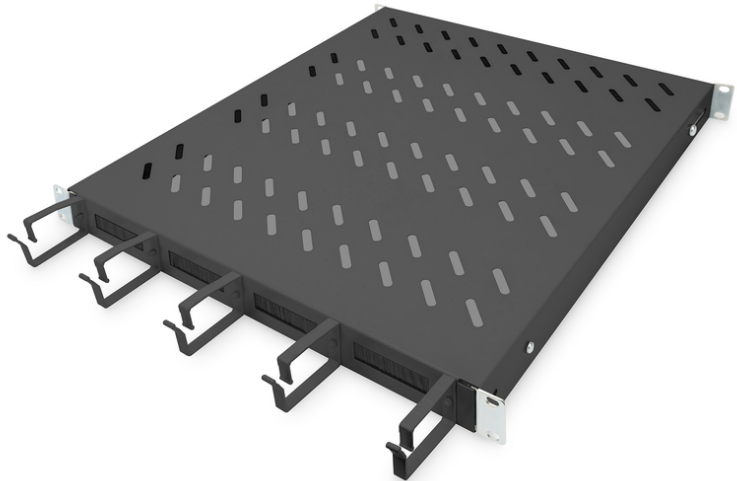

Shelf with cable management

DN-97683
EAN 4016032483502

1U fixed shelf for 800 mm depth cabinets incl. cable management, black

The shelves for fixed installation can be easily installed on the four 483 mm (19") profile rails of your 483 mm (19") network or server cabinet. Thanks to the stable, perforated plate with a load capacity of up to 120 kg, these are the optimal carrying surface for components that cannot be installed in 483 mm (19") systems. The combination with integrated cable management brackets and feedthroughs enables an optimized cable management concept for a wide variety of application scenarios.

- for fixed mounting on the four 483 mm (19") profile rails
- sturdy, perforated steel sheet

- Cable opening: 17 x 65 mm
- Cable management bracket: 67 mm
- Boja: crna, RAL 9005
- Jedinice: 1
- Kapacitet opterećenja: 120 kg
- Vrsta montaže: Fiksna montaža
- Inčni faktor oblika (IEC 60297): 482,6 mm (19")
- Prikladna dubina ormara: 800 mm

Package contents

- 1x Shelf
- 1 x Fastening material

More images: