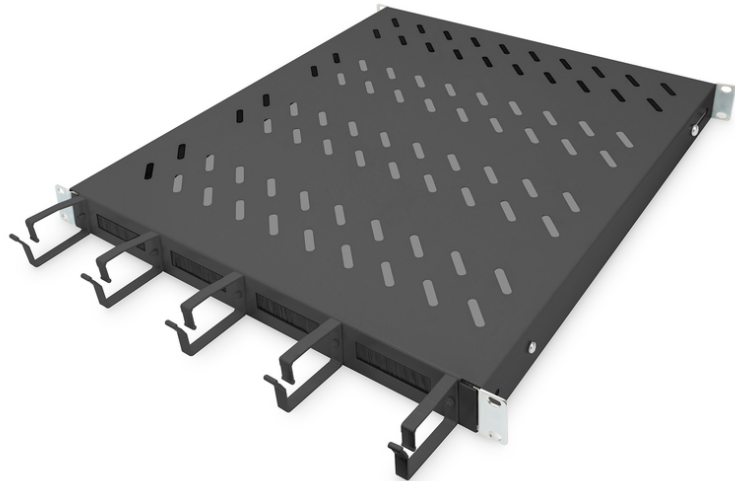

DIGITUS Shelf with cable management

DN-97683
EAN 4016032483502

1U fixed shelf for 800 mm depth cabinets incl. cable management, black

The shelves for fixed installation can be easily installed on the four 483 mm (19") profile rails of your 483 mm (19") network or server cabinet. Thanks to the stable, perforated plate with a load capacity of up to 120 kg, these are the optimal carrying surface for components that cannot be installed in 483 mm (19") systems. The combination with integrated cable management brackets and feedthroughs enables an optimized cable management concept for a wide variety of application scenarios.

- for fixed mounting on the four 483 mm (19") profile rails
- sturdy, perforated steel sheet

- Cable opening: 17 x 65 mm
- Cable management bracket: 67 mm
- Color: black, RAL 9005
- Load capacity: 120 kg
- Mounting type: Fixed mounting
- Units: 1
- Inch form factor (IEC 60297): 482.6 mm (19")
- Suitable cabinet depth: 800 mm

Package contents

- 1x Shelf
- 1 x Fastening material

Logistics						
	Number (pcs)	Weight (kg)	Depth (cm)	Width (cm)	Height (cm)	cm ³
Packaging Unit Carton	9	27.00	59.50	50.00	51.50	153,212.00
Packaging Unit Inside	1	3.00	62.50	45.50	5.00	14,218.80
Packaging Unit Single	1	3.00	62.50	45.50	5.00	14,218.80
Net single without Packaging	0	3.06	56.00	44.50	4.50	11.21