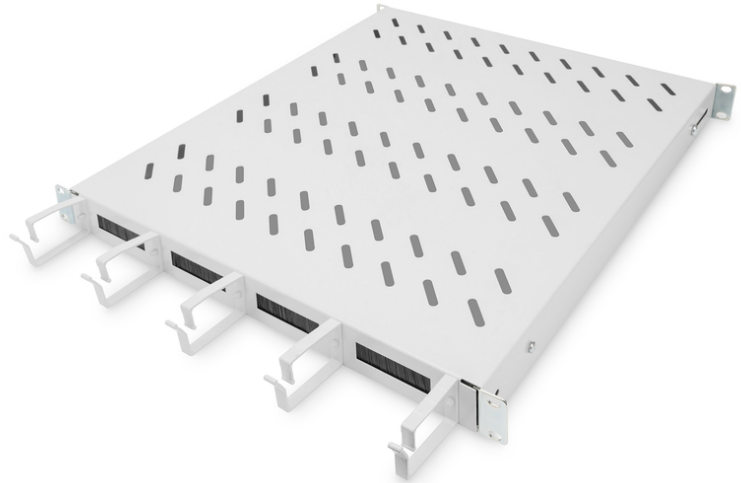

DIGITUS Shelf with cable management

DN-97682
EAN 4016032483496

1U fixed shelf for 800 mm depth cabinets incl. cable management, grey

The shelves for fixed installation can be easily installed on the four 483 mm (19") profile rails of your 483 mm (19") network or server cabinet. Thanks to the stable, perforated plate with a load capacity of up to 120 kg, these are the optimal carrying surface for components that cannot be installed in 483 mm (19") systems. The combination with integrated cable management brackets and feedthroughs enables an optimized cable management concept for a wide variety of application scenarios.

- for fixed mounting on the four 483 mm (19") profile rails
- sturdy, perforated steel sheet

- Cable opening: 17 x 65 mm
- Cable management bracket: 67 mm
- Boja: svijetlo siva, RAL 7035
- Jedinice: 1
- Kapacitet opterećenja: 120 kg
- Vrsta montaže: Fiksna montaža
- Inčni faktor oblika (IEC 60297): 482,6 mm (19")
- Prikladna dubina ormara: 800 mm