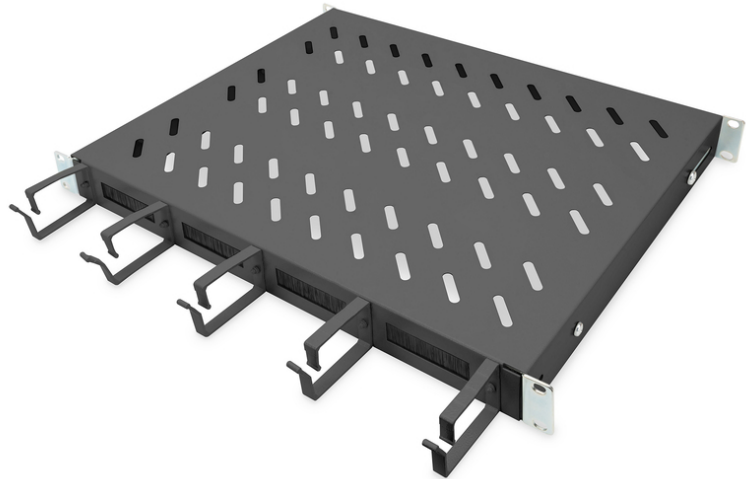

# DIGITUS Shelf with cable management

DN-97681  
EAN 4016032483489

**1U fixed shelf for 600 mm depth cabinets incl. cable management, black**

The shelves for fixed installation can be easily installed on the four 483 mm (19") profile rails of your 483 mm (19") network or server cabinet. Thanks to the stable, perforated plate with a load capacity of up to 120 kg, these are the optimal carrying surface for components that cannot be installed in 483 mm (19") systems. The combination with integrated cable management brackets and feedthroughs enables an optimized cable management concept for a wide variety of application scenarios.

- for fixed mounting on the four 483 mm (19") profile rails
- sturdy, perforated steel sheet
- Cable opening: 17 x 65 mm

- Cable management bracket: 67 mm

**Attributes**

- Boja: crna, RAL 9005
- Jedinice: 1
- Kapacitet opterećenja: 120 kg
- Vrsta montaže: Fiksna montaža
- Inčni faktor oblika (IEC 60297): 482,6 mm (19")
- Prikladna dubina ormara: 600 mm

**Package contents**

- 1 x Shelf
- 1 x Fastening material

Logistics						
	Number (pcs)	Weight (kg)	Depth (cm)	Width (cm)	Height (cm)	cm <sup>3</sup>
Packaging Unit Carton	11	30.92	59.50	50.00	51.50	153,212.00
Packaging Unit Inside	1	2.81	47.00	45.50	5.00	10,692.50
Packaging Unit Single	1	2.81	47.00	45.50	5.00	10,692.50
Net single without Packaging	0	2.45	41.00	44.50	4.50	8,210.25