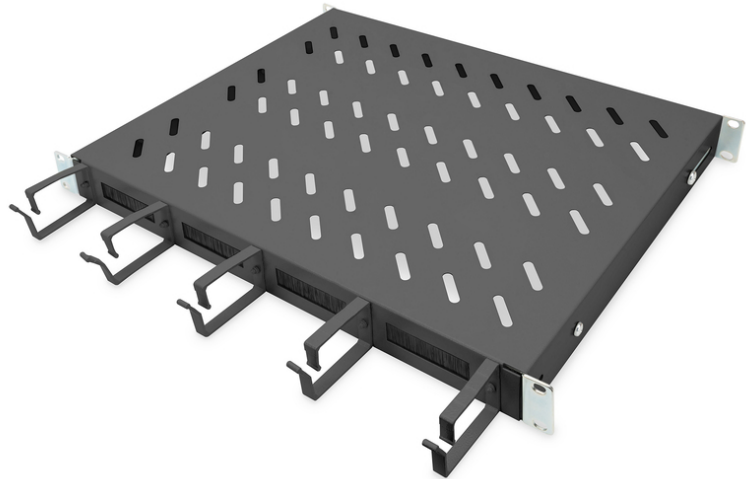

DIGITUS Shelf with cable management

DN-97681
 EAN 4016032483489

1U fixed shelf for 600 mm depth cabinets incl. cable management, black

The shelves for fixed installation can be easily installed on the four 483 mm (19") profile rails of your 483 mm (19") network or server cabinet. Thanks to the stable, perforated plate with a load capacity of up to 120 kg, these are the optimal carrying surface for components that cannot be installed in 483 mm (19") systems. The combination with integrated cable management brackets and feedthroughs enables an optimized cable management concept for a wide variety of application scenarios.

- for fixed mounting on the four 483 mm (19") profile rails
- sturdy, perforated steel sheet
- Cable opening: 17 x 65 mm

- Cable management bracket: 67 mm

Attributes

- Boja: crna, RAL 9005
- Jedinice: 1
- Kapacitet opterećenja: 120 kg
- Vrsta montaže: Fiksna montaža
- Inčni faktor oblika (IEC 60297): 482,6 mm (19")
- Prikladna dubina ormara: 600 mm

Package contents

- 1x Shelf
- 1 x Fastening material

Logistics						
	Number (pcs)	Weight (kg)	Depth (cm)	Width (cm)	Height (cm)	cm ³
Packaging Unit Carton	11	30.92	59.50	50.00	51.50	153,212.00
Packaging Unit Inside	1	2.81	47.00	45.50	5.00	10,692.50
Packaging Unit Single	1	2.81	47.00	45.50	5.00	10,692.50
Net single without Packaging	0	2.45	41.00	44.50	4.50	8,210.25