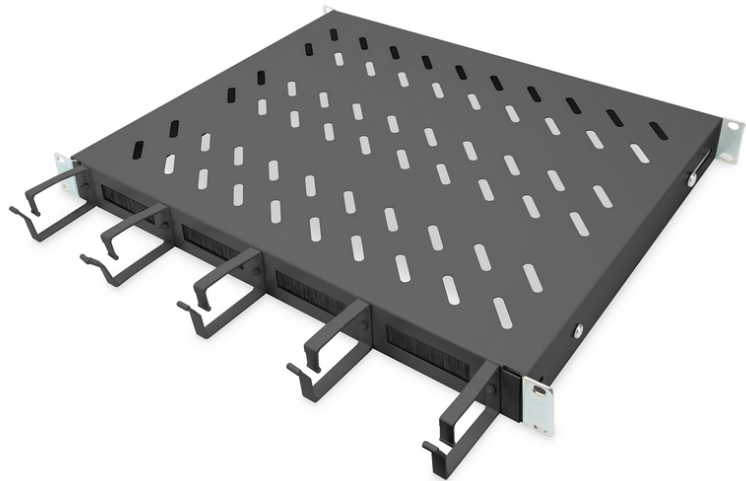

# DIGITUS Shelf with cable management

DN-97681  
EAN 4016032483489

**1U fixed shelf for 600 mm depth cabinets incl. cable management, black**

The shelves for fixed installation can be easily installed on the four 483 mm (19") profile rails of your 483 mm (19") network or server cabinet. Thanks to the stable, perforated plate with a load capacity of up to 120 kg, these are the optimal carrying surface for components that cannot be installed in 483 mm (19") systems. The combination with integrated cable management brackets and feedthroughs enables an optimized cable management concept for a wide variety of application scenarios.

- for fixed mounting on the four 483 mm (19") profile rails
- sturdy, perforated steel sheet

- Cable opening: 17 x 65 mm
- Cable management bracket: 67 mm
- Boja: crna, RAL 9005
- Jedinice: 1
- Kapacitet opterećenja: 120 kg
- Vrsta montaže: Fiksna montaža
- Inčni faktor oblika (IEC 60297): 482,6 mm (19")
- Prikladna dubina ormara: 600 mm