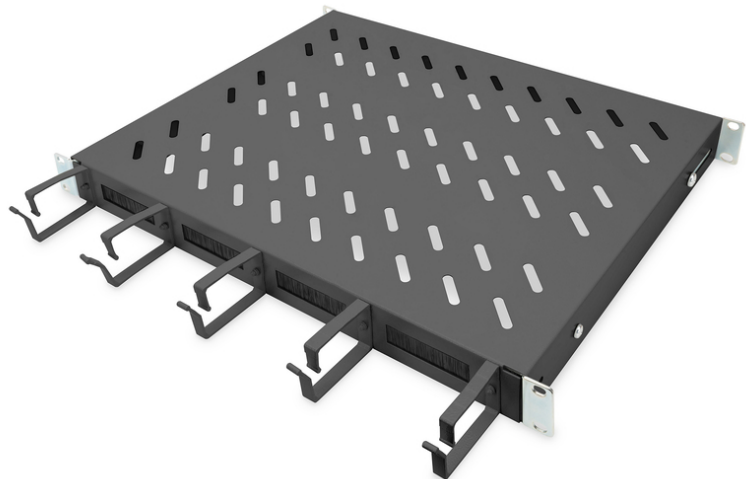

DIGITUS Shelf with cable management

DN-97681
EAN 4016032483489

1U fixed shelf for 600 mm depth cabinets incl. cable management, black

The shelves for fixed installation can be easily installed on the four 483 mm (19") profile rails of your 483 mm (19") network or server cabinet. Thanks to the stable, perforated plate with a load capacity of up to 120 kg, these are the optimal carrying surface for components that cannot be installed in 483 mm (19") systems. The combination with integrated cable management brackets and feedthroughs enables an optimized cable management concept for a wide variety of application scenarios.

- for fixed mounting on the four 483 mm (19") profile rails
- sturdy, perforated steel sheet
- Cable opening: 17 x 65 mm

- Cable management bracket: 67 mm

Attributes

- Boja: crna, RAL 9005
- Jedinice: 1
- Kapacitet opterećenja: 120 kg
- Vrsta montaže: Fiksna montaža
- Inčni faktor oblika (IEC 60297): 482,6 mm (19")
- Prikladna dubina ormara: 600 mm

Package contents

- 1 x Shelf
- 1 x Fastening material

Logistics						
	Number (pcs)	Weight (kg)	Depth (cm)	Width (cm)	Height (cm)	cm ³
Packaging Unit Carton	11	30.92	59.50	50.00	51.50	153,212.00
Packaging Unit Inside	1	2.81	47.00	45.50	5.00	10,692.50
Packaging Unit Single	1	2.81	47.00	45.50	5.00	10,692.50
Net single without Packaging	0	2.45	41.00	44.50	4.50	8,210.25