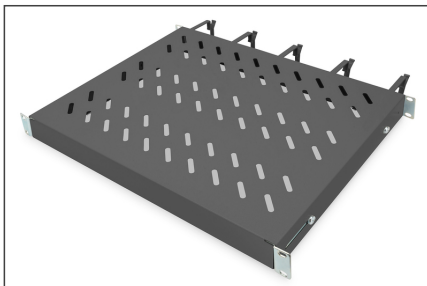

More images: