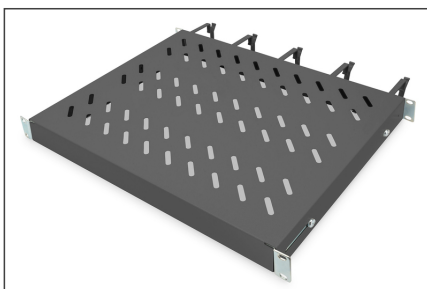

More images: