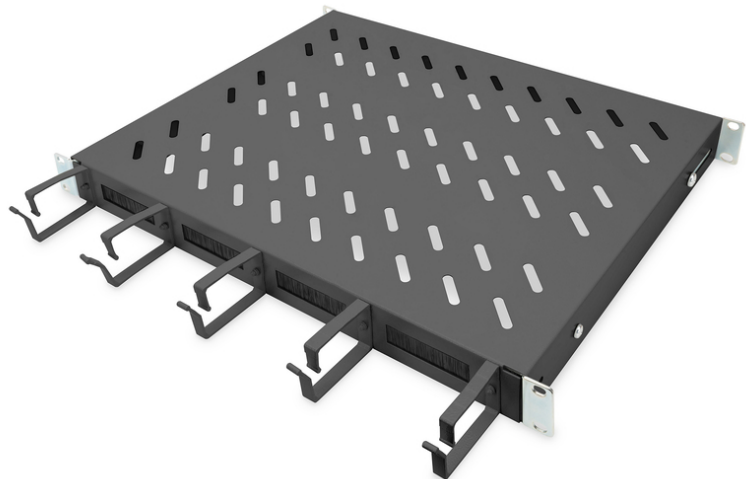

# DIGITUS Shelf with cable management

DN-97681  
EAN 4016032483489

**1U fixed shelf for 600 mm depth cabinets incl. cable management, black**

The shelves for fixed installation can be easily installed on the four 483 mm (19") profile rails of your 483 mm (19") network or server cabinet. Thanks to the stable, perforated plate with a load capacity of up to 120 kg, these are the optimal carrying surface for components that cannot be installed in 483 mm (19") systems. The combination with integrated cable management brackets and feedthroughs enables an optimized cable management concept for a wide variety of application scenarios.

- for fixed mounting on the four 483 mm (19") profile rails
- sturdy, perforated steel sheet

- Cable opening: 17 x 65 mm
- Cable management bracket: 67 mm
- Color: black, RAL 9005
- Load capacity: 120 kg
- Mounting type: Fixed mounting
- Units: 1
- Inch form factor (IEC 60297): 482.6 mm (19")
- Suitable cabinet depth: 600 mm

**Package contents**

- 1x Shelf
- 1 x Fastening material

Logistics						
	Number (pcs)	Weight (kg)	Depth (cm)	Width (cm)	Height (cm)	cm <sup>3</sup>
Packaging Unit Carton	11	30.92	59.50	50.00	51.50	153,212.00
Packaging Unit Inside	1	2.81	47.00	45.50	5.00	10,692.50
Packaging Unit Single	1	2.81	47.00	45.50	5.00	10,692.50
Net single without Packaging	0	2.45	41.00	44.50	4.50	8,210.25