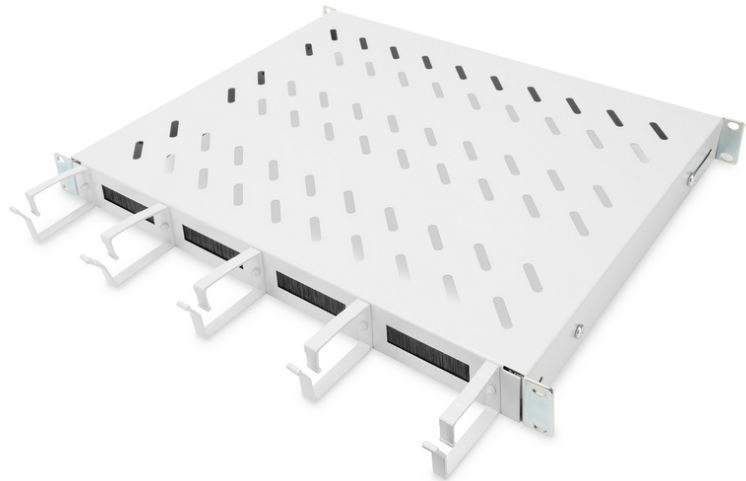

DIGITUS Shelf with cable management

DN-97680
EAN 4016032483465

1U fixed shelf for 600 mm depth cabinets incl. cable management, grey

The shelves for fixed installation can be easily installed on the four 483 mm (19") profile rails of your 483 mm (19") network or server cabinet. Thanks to the stable, perforated plate with a load capacity of up to 120 kg, these are the optimal carrying surface for components that cannot be installed in 483 mm (19") systems. The combination with integrated cable management brackets and feedthroughs enables an optimized cable management concept for a wide variety of application scenarios.

- for fixed mounting on the four 483 mm (19") profile rails
- sturdy, perforated steel sheet
- Cable opening: 17 x 65 mm

- Cable management bracket: 67 mm

Attributes

- Boja: svijetlo siva, RAL 7035
- Jedinice: 1
- Kapacitet opterećenja: 120 kg
- Vrsta montaže: Fiksna montaža
- Inčni faktor oblika (IEC 60297): 482,6 mm (19")
- Prikladna dubina ormara: 600 mm

Package contents

- 1x Shelf
- 1 x Fastening material

Logistics						
	Number (pcs)	Weight (kg)	Depth (cm)	Width (cm)	Height (cm)	cm ³
Packaging Unit Carton	11	30.92	59.50	50.00	51.50	153,212.00
Packaging Unit Inside	1	2.81	47.00	45.50	5.00	10,692.50
Packaging Unit Single	1	2.81	47.00	45.50	5.00	10,692.50
Net single without Packaging	0	2.45	41.00	44.50	4.50	8,210.25