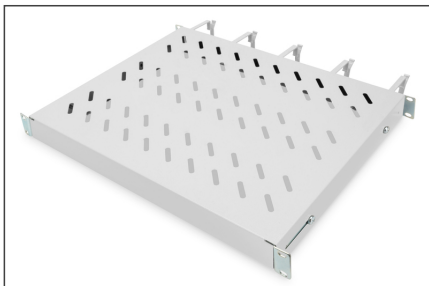

More images: