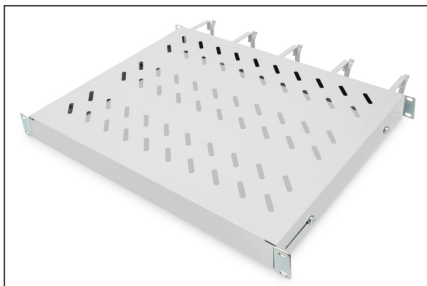

More images: