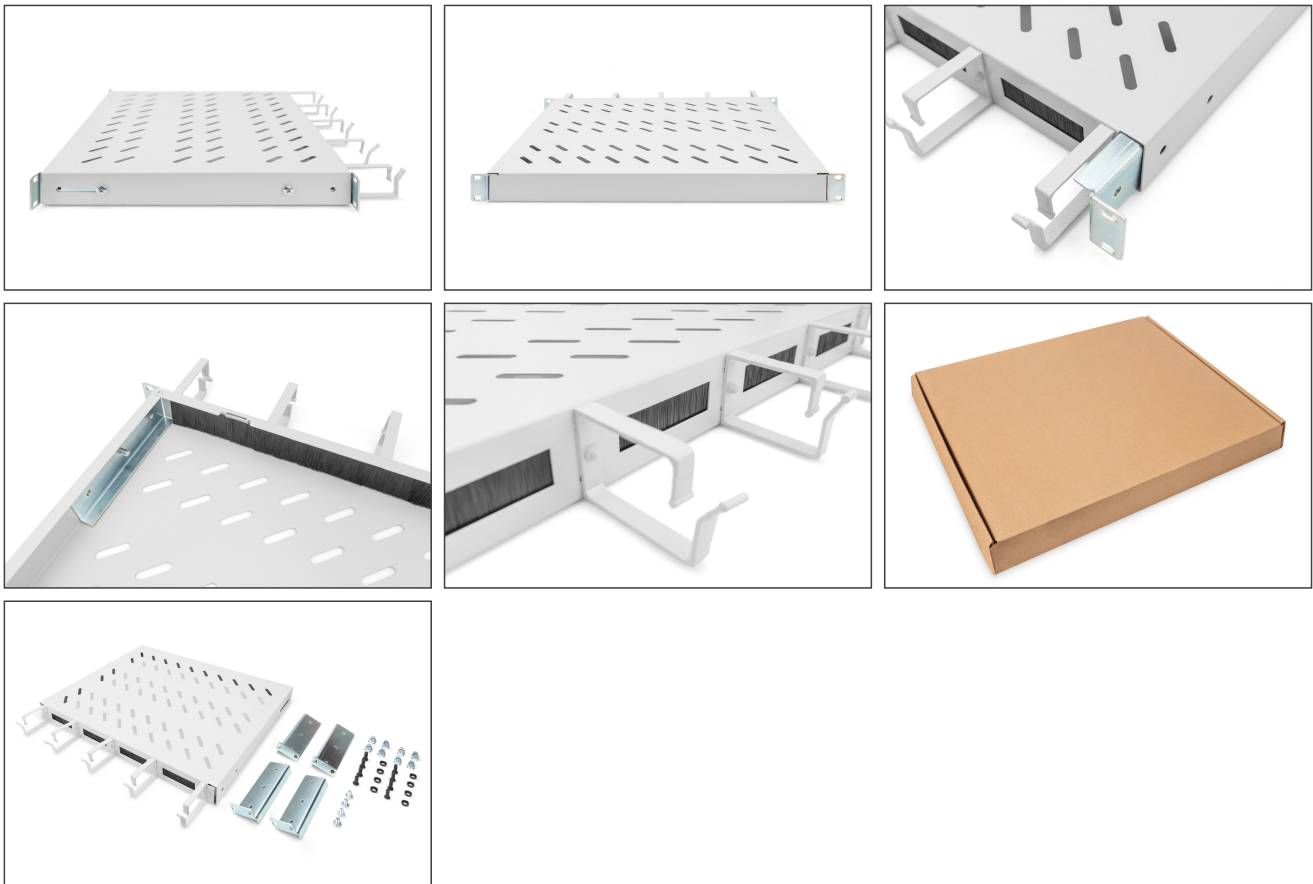

Safety notes

- When installing and using the accessory product for network cabinets, observe the respective safety instructions of the manufacturer or the cabinet system in which you want to use the accessory.

EU responsible person

EU based economic operator ensuring the product complies with the required regulations.

ASSMANN Electronic GmbH
Auf dem Schüffel 3
Lüdenscheid, Germany
<https://www.assmann.com>
info@assmann.com