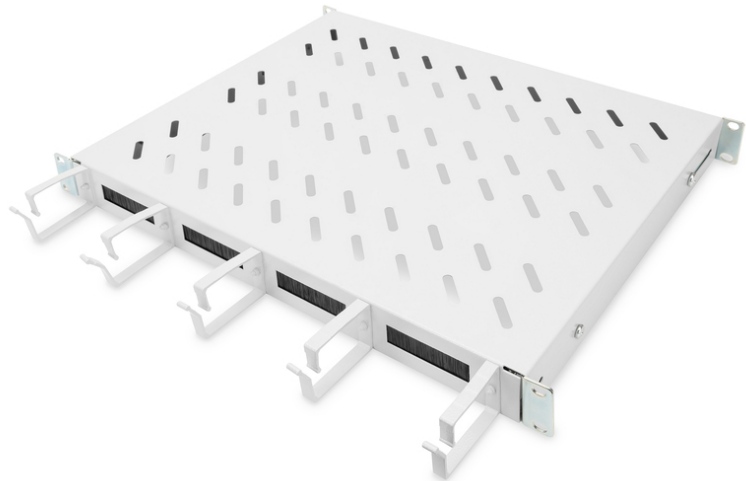

DIGITUS Shelf with cable management

DN-97680
EAN 4016032483465

1U fixed shelf for 600 mm depth cabinets incl. cable management, grey

The shelves for fixed installation can be easily installed on the four 483 mm (19") profile rails of your 483 mm (19") network or server cabinet. Thanks to the stable, perforated plate with a load capacity of up to 120 kg, these are the optimal carrying surface for components that cannot be installed in 483 mm (19") systems. The combination with integrated cable management brackets and feedthroughs enables an optimized cable management concept for a wide variety of application scenarios.

- for fixed mounting on the four 483 mm (19") profile rails
- sturdy, perforated steel sheet

- Cable opening: 17 x 65 mm
- Cable management bracket: 67 mm
- Boja: svijetlo siva, RAL 7035
- Jedinice: 1
- Kapacitet opterećenja: 120 kg
- Vrsta montaže: Fiksna montaža
- Inčni faktor oblika (IEC 60297): 482,6 mm (19")
- Prikladna dubina ormara: 600 mm

Package contents

- 1x Shelf
- 1 x Fastening material

Logistics						
	Number (pcs)	Weight (kg)	Depth (cm)	Width (cm)	Height (cm)	cm ³
Packaging Unit Carton	11	30.92	59.50	50.00	51.50	153,212.00
Packaging Unit Inside	1	2.81	47.00	45.50	5.00	10,692.50
Packaging Unit Single	1	2.81	47.00	45.50	5.00	10,692.50
Net single without Packaging	0	2.45	41.00	44.50	4.50	8,210.25