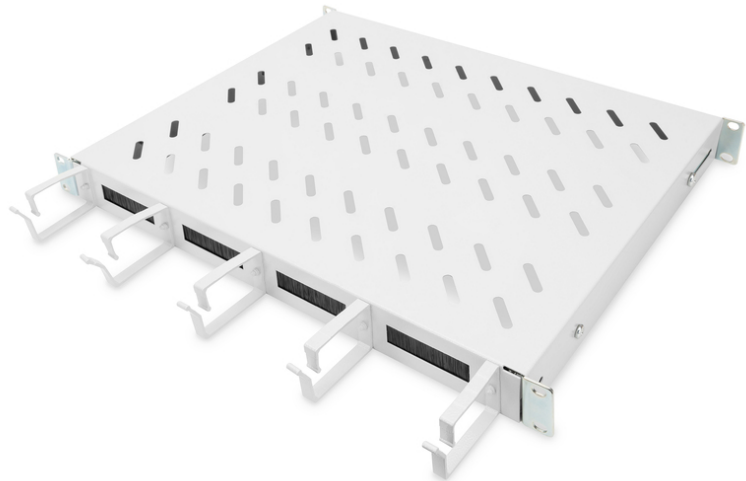

DIGITUS Shelf with cable management

DN-97680
EAN 4016032483465

1U fixed shelf for 600 mm depth cabinets incl. cable management, grey

The shelves for fixed installation can be easily installed on the four 483 mm (19") profile rails of your 483 mm (19") network or server cabinet. Thanks to the stable, perforated plate with a load capacity of up to 120 kg, these are the optimal carrying surface for components that cannot be installed in 483 mm (19") systems. The combination with integrated cable management brackets and feedthroughs enables an optimized cable management concept for a wide variety of application scenarios.

- for fixed mounting on the four 483 mm (19") profile rails
- sturdy, perforated steel sheet
- Cable opening: 17 x 65 mm

- Cable management bracket: 67 mm

Attributes

- Color: light grey, RAL 7035
- Load capacity: 120 kg
- Mounting type: Fixed mounting
- Units: 1
- Inch form factor (IEC 60297): 482.6 mm (19")
- Suitable cabinet depth: 600 mm

Package contents

- 1 x Shelf
- 1 x Fastening material

Logistics						
	Number (pcs)	Weight (kg)	Depth (cm)	Width (cm)	Height (cm)	cm ³
Packaging Unit Carton	11	30.92	59.50	50.00	51.50	153,212.00
Packaging Unit Inside	1	2.81	47.00	45.50	5.00	10,692.50
Packaging Unit Single	1	2.81	47.00	45.50	5.00	10,692.50
Net single without Packaging	0	2.45	41.00	44.50	4.50	8,210.25