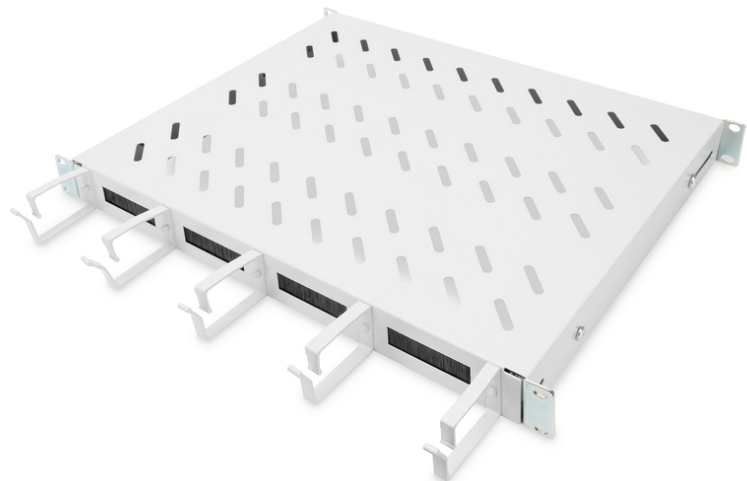

# DIGITUS Shelf with cable management

DN-97680  
EAN 4016032483465

**1U fixed shelf for 600 mm depth cabinets incl. cable management, grey**

The shelves for fixed installation can be easily installed on the four 483 mm (19") profile rails of your 483 mm (19") network or server cabinet. Thanks to the stable, perforated plate with a load capacity of up to 120 kg, these are the optimal carrying surface for components that cannot be installed in 483 mm (19") systems. The combination with integrated cable management brackets and feedthroughs enables an optimized cable management concept for a wide variety of application scenarios.

- for fixed mounting on the four 483 mm (19") profile rails
- sturdy, perforated steel sheet

- Cable opening: 17 x 65 mm
- Cable management bracket: 67 mm
- Color: light grey, RAL 7035
- Load capacity: 120 kg
- Mounting type: Fixed mounting
- Units: 1
- Inch form factor (IEC 60297): 482.6 mm (19")
- Suitable cabinet depth: 600 mm