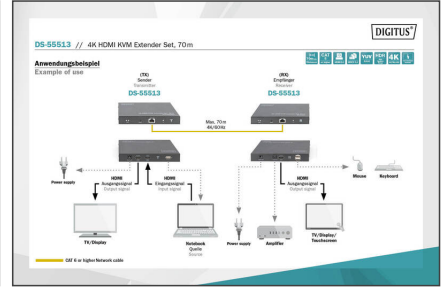

More images: