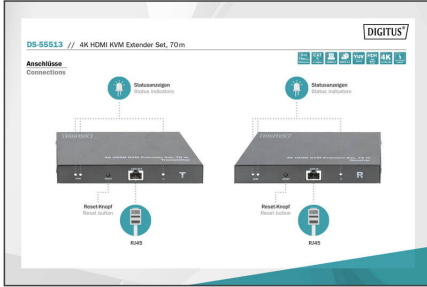

More images: