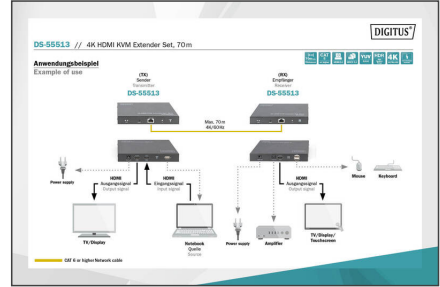

More images: