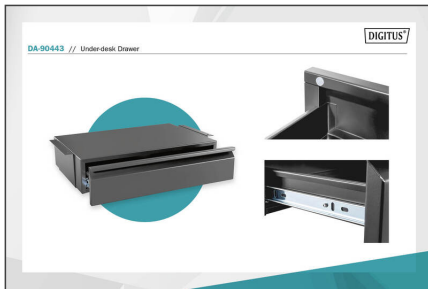

Safety notes

- Please read the entire manual before starting assembly and installation. Please contact your local dealer if you have any questions about the instructions or warnings.
- CAUTION: Use with products that exceed the permitted weight may result in damage or possible injury.
- Brackets should be fitted in accordance with the installation instructions. Incorrect installation can result in damage or injury.
- Use safety equipment and suitable tools. The product should only be installed by specialists.
- The load-bearing surfaces should be able to safely withstand the entire weight of appliances and all additional components.
- Only use the installation screws supplied and DO NOT TIGHTEN the screws TOO TIGHT.
- This product contains small parts that can cause a choking hazard if swallowed. Keep these parts away from children.
- Only use this product indoors. Using the product outdoors can lead to injuries and damage.
- IMPORTANT: Before installation, please compare all components received with the components list. If parts are damaged or missing, ask your local dealer for replacement parts.

EU responsible person

EU based economic operator ensuring the product complies with the required regulations.

ASSMANN Electronic GmbH
Auf dem Schüffel 3
Lüdenscheid, Germany
<https://www.assmann.com>
info@assmann.com