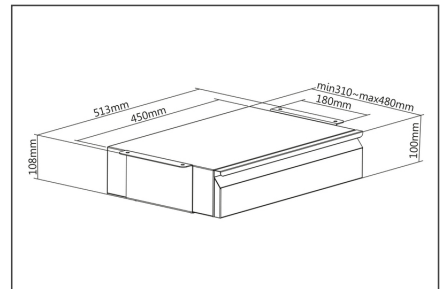

Safety notes

- Please read the entire manual before starting assembly and installation. Please contact your local dealer if you have any questions about the instructions or warnings.
- CAUTION: Use with products that exceed the permitted weight may result in damage or possible injury.
- Brackets should be fitted in accordance with the installation instructions. Incorrect installation can result in damage or injury.
- Use safety equipment and suitable tools. The product should only be installed by specialists.
- The load-bearing surfaces should be able to safely withstand the entire weight of appliances and all additional components.
- Only use the installation screws supplied and DO NOT TIGHTEN the screws TOO TIGHT.
- This product contains small parts that can cause a choking hazard if swallowed. Keep these parts away from children.
- Only use this product indoors. Using the product outdoors can lead to injuries and damage.
- IMPORTANT: Before installation, please compare all components received with the components list. If parts are damaged or missing, ask your local dealer for replacement parts.

EU responsible person

EU based economic operator ensuring the product complies with the required regulations.

ASSMANN Electronic GmbH
Auf dem Schüffel 3
Lüdenscheid, Germany
<https://www.assmann.com>
info@assmann.com