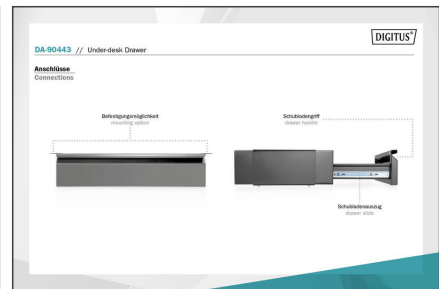

More images: