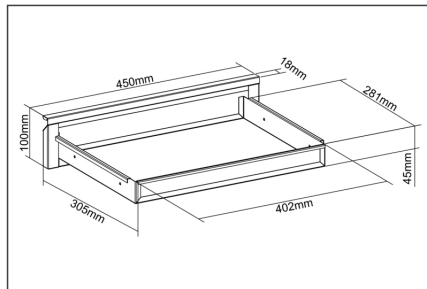

Safety notes

- Please read the entire manual before starting assembly and installation. Please contact your local dealer if you have any questions about the instructions or warnings.
- CAUTION: Use with products that exceed the permitted weight may result in damage or possible injury.
- Brackets should be fitted in accordance with the installation instructions. Incorrect installation can result in damage or injury.
- Use safety equipment and suitable tools. The product should only be installed by specialists.
- The load-bearing surfaces should be able to safely withstand the entire weight of appliances and all additional components.
- Only use the installation screws supplied and DO NOT TIGHTEN the screws TOO TIGHT.
- This product contains small parts that can cause a choking hazard if swallowed. Keep these parts away from children.
- Only use this product indoors. Using the product outdoors can lead to injuries and damage.
- IMPORTANT: Before installation, please compare all components received with the components list. If parts are damaged or missing, ask your local dealer for replacement parts.

EU responsible person

EU based economic operator ensuring the product complies with the required regulations.

ASSMANN Electronic GmbH
Auf dem Schüffel 3
Lüdenscheid, Germany
<https://www.assmann.com>
info@assmann.com