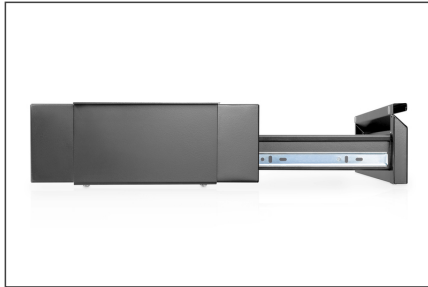

Safety notes

- Please read the entire manual before starting assembly and installation. Please contact your local dealer if you have any questions about the instructions or warnings.
- CAUTION: Use with products that exceed the permitted weight may result in damage or possible injury.
- Brackets should be fitted in accordance with the installation instructions. Incorrect installation can result in damage or injury.
- Use safety equipment and suitable tools. The product should only be installed by specialists.
- The load-bearing surfaces should be able to safely withstand the entire weight of appliances and all additional components.
- Only use the installation screws supplied and DO NOT TIGHTEN the screws TOO TIGHT.
- This product contains small parts that can cause a choking hazard if swallowed. Keep these parts away from children.
- Only use this product indoors. Using the product outdoors can lead to injuries and damage.
- IMPORTANT: Before installation, please compare all components received with the components list. If parts are damaged or missing, ask your local dealer for replacement parts.

EU responsible person

EU based economic operator ensuring the product complies with the required regulations.

ASSMANN Electronic GmbH
Auf dem Schüffel 3
Lüdenscheid, Germany
<https://www.assmann.com>
info@assmann.com