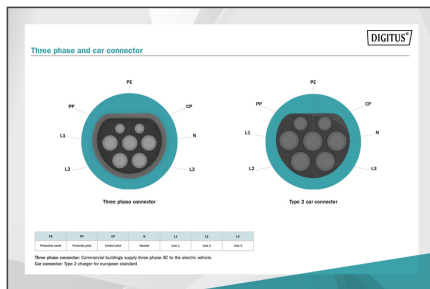

More images: