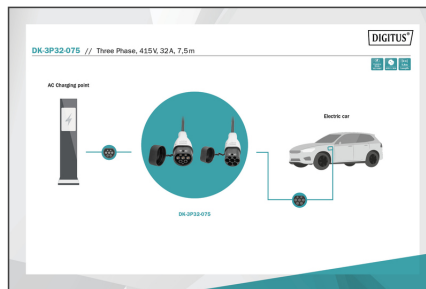

# DIGITUS EV charging cable, 7,5 m, type 2 to type 2

**DK-3P32-075**  
**EAN 4016032481690**

**Three Phase, 415V, 32A, 7,5 m Type 2 to Type 2 Standard Charger cable**

The Digitus DK-3P32-075 car charging cable allows you to easily connect any vehicle with type 2 plug to public charging stations or wallboxes with charging socket. The type 2 charging cables are certified according to EN 62196-1:2014, EN 62196-2:2017 and protection class IP55.

**DIGITUS DK-3P32-075 (7,5 m) high quality flexible cable, offers in longer length, the comfort of charging in Home (garage) and also in public charging station**

- Type: Straight cable
- Cable length: 7,5 m
- Usuable length: 7,5 m

- Charging cable type: 5 x 6 mm<sup>2</sup> + 1 x 0,75 mm<sup>2</sup>
- Color: Black
- Jacket: TPU
- Connector: EN 62196-2 type 2
- Rated voltage: 400 V
- Rated power: 22 kW
- Rated current: 32 A
- Connection phases: 3
- Operating temperature: -30°C+50°C
- Protection class: IP55 (water-jet protected)

**More images:**

**DIGITUS®**

<b>22 kW</b> Max. Output Power	<b>32 A</b> Max. Output Current
<b>THREE</b> Phase Connection	<b>7,5 m</b> TPE Cable Length

**DK-3P32-075**  
EV Charging Cable, 7,5m, Type 2 to Type 2