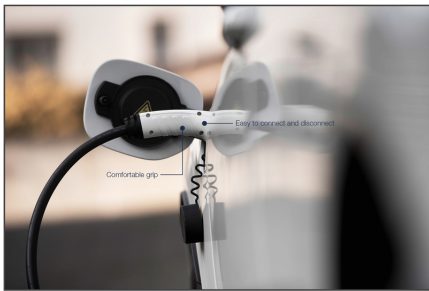

DIGITUS®

22 kW Max. Output Power	32 A Max. Output Current
THREE Phase Connection	7,5 m TPE Cable Length

DK-3P32-075
EV Charging Cable, 7,5m, Type 2 to Type 2