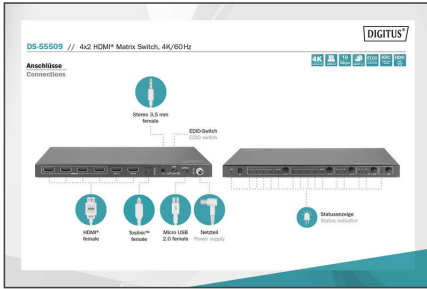

More images:

Safety notes

- If the device is powered by a plug-in power supply, ensure that the power adapter is connected correctly and meets the specified requirements (e.g. voltage and current).
- Only use certified CAT5e or CAT6 cables to ensure stable signal transmission.
- For particularly long cable runs or in environments prone to interference, it is recommended to use shielded network cables.
- Make sure that all connections are tight and secure to avoid loose contacts that could affect the signal quality. Make sure that the HDMI and Ethernet connections are properly connected.
- Make sure that the CAT cable is not laid close to high-voltage lines or other strong sources of electromagnetic interference in order to avoid signal interference.
- Only operate the device within the specified temperature range.
- Do not use the device outdoors or in damp or wet environments
- Check all connections and cables regularly for wear or damage. Cables and connections can wear out, especially with frequent use or long installations, which can lead to poor signal quality or system failure.

EU responsible person

EU based economic operator ensuring the product complies with the required regulations.

ASSMANN Electronic GmbH
Auf dem Schüffel 3
Lüdenscheid, Germany
<https://www.assmann.com>
info@assmann.com