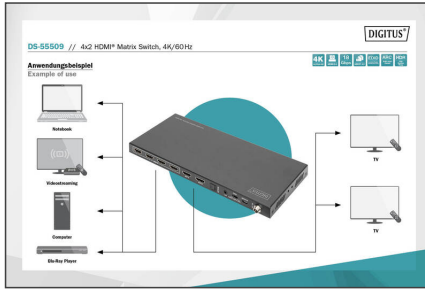

More images:

Safety notes

- If the device is powered by a plug-in power supply, ensure that the power adapter is connected correctly and meets the specified requirements (e.g. voltage and current).
- Only use certified CAT5e or CAT6 cables to ensure stable signal transmission.
- For particularly long cable runs or in environments prone to interference, it is recommended to use shielded network cables.
- Make sure that all connections are tight and secure to avoid loose contacts that could affect the signal quality. Make sure that the HDMI and Ethernet connections are properly connected.
- Make sure that the CAT cable is not laid close to high-voltage lines or other strong sources of electromagnetic interference in order to avoid signal interference.
- Only operate the device within the specified temperature range.
- Do not use the device outdoors or in damp or wet environments
- Check all connections and cables regularly for wear or damage. Cables and connections can wear out, especially with frequent use or long installations, which can lead to poor signal quality or system failure.

EU responsible person

EU based economic operator ensuring the product complies with the required regulations.

ASSMANN Electronic GmbH
Auf dem Schüffel 3
Lüdenscheid, Germany
<https://www.assmann.com>
info@assmann.com