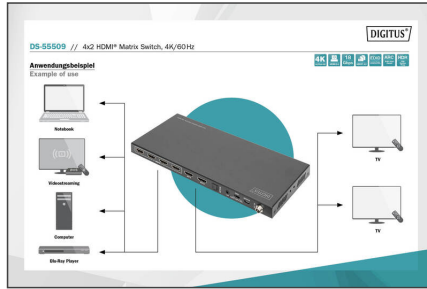

More images:

Safety notes

- If the device is powered by a plug-in power supply, ensure that the power adapter is connected correctly and meets the specified requirements (e.g. voltage and current).
- Only use certified CAT5e or CAT6 cables to ensure stable signal transmission.
- For particularly long cable runs or in environments prone to interference, it is recommended to use shielded network cables.
- Make sure that all connections are tight and secure to avoid loose contacts that could affect the signal quality. Make sure that the HDMI and Ethernet connections are properly connected.
- Make sure that the CAT cable is not laid close to high-voltage lines or other strong sources of electromagnetic interference in order to avoid signal interference.
- Only operate the device within the specified temperature range.
- Do not use the device outdoors or in damp or wet environments
- Check all connections and cables regularly for wear or damage. Cables and connections can wear out, especially with frequent use or long installations, which can lead to poor signal quality or system failure.

EU responsible person

EU based economic operator ensuring the product complies with the required regulations.

ASSMANN Electronic GmbH
Auf dem Schüffel 3
Lüdenscheid, Germany
<https://www.assmann.com>
info@assmann.com