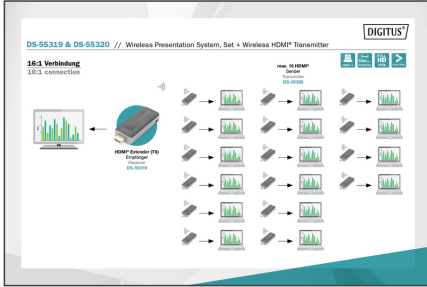

More images:

Safety notes

- Observe all warnings and instructions for the appliance.
- Do not expose the device to rain, moisture, vapors or liquids.
- Do not insert any objects into the device.
- Do not attempt to repair the unit or open the housing without authorization. You risk an electric shock!
- Ensure adequate ventilation to prevent damage due to overheating.
- Before commissioning, make sure that the device is switched off and is in a safe environment.
- During thunderstorms, damage can occur to connected electrical devices due to overvoltage caused by lightning.
- Do not operate the appliance during thunderstorms.
- Disconnect the appliance from connected electrical devices during thunderstorms.
- Only use the device indoors.
- Return the device to your dealer for repair.
- Dust, moisture, vapors and strong cleaning agents or solvents can cause damage to the device.
- Disconnect the appliance from the power supply and the connected devices before cleaning.
- Clean the device with a dust-free cloth.
- To completely disconnect the system from the power supply, you must unplug the power supply unit from the socket. You can disconnect the device from the power supply via the power supply unit.

EU responsible person

EU based economic operator ensuring the product complies with the required regulations.

ASSMANN Electronic GmbH
Auf dem Schüffel 3
Lüdenscheid, Germany
<https://www.assmann.com>
info@assmann.com