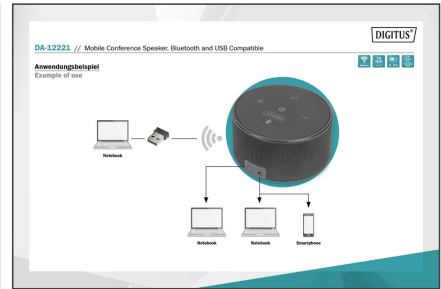

More images:

Safety notes

- If the device is powered by a plug-in power supply, ensure that the power adapter is connected correctly and meets the specified requirements (e.g. voltage and current).
- Only use certified CAT5e or CAT6 cables to ensure stable signal transmission.
- For particularly long cable runs or in environments prone to interference, it is recommended to use shielded network cables.
- Make sure that all connections are tight and secure to avoid loose contacts that could affect the signal quality. Make sure that the HDMI and Ethernet connections are properly connected.
- Make sure that the CAT cable is not laid near high-voltage power lines or other strong sources of electromagnetic interference to avoid signal interference.
- Only operate the device within the specified temperature range.
- Do not use the device outdoors or in damp or wet environments
- Check all connections and cables regularly for wear or damage. Cables and connections can wear out, especially with frequent use or long installations, which can lead to poor signal quality or system failure.

EU responsible person

EU based economic operator ensuring the product complies with the required regulations.

ASSMANN Electronic GmbH
Auf dem Schüffel 3
Lüdenscheid, Germany
<https://www.assmann.com>
info@assmann.com