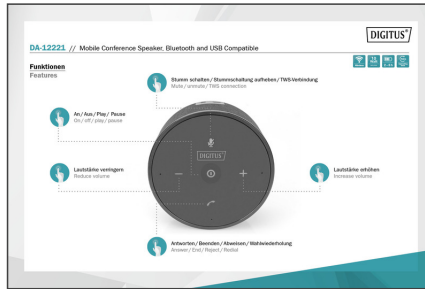

More images:

Safety notes

- If the device is powered by a plug-in power supply, ensure that the power adapter is connected correctly and meets the specified requirements (e.g. voltage and current).
- Only use certified CAT5e or CAT6 cables to ensure stable signal transmission.
- For particularly long cable runs or in environments prone to interference, it is recommended to use shielded network cables.
- Make sure that all connections are tight and secure to avoid loose contacts that could affect the signal quality. Make sure that the HDMI and Ethernet connections are properly connected.
- Make sure that the CAT cable is not laid near high-voltage power lines or other strong sources of electromagnetic interference to avoid signal interference.
- Only operate the device within the specified temperature range.
- Do not use the device outdoors or in damp or wet environments
- Check all connections and cables regularly for wear or damage. Cables and connections can wear out, especially with frequent use or long installations, which can lead to poor signal quality or system failure.

EU responsible person

EU based economic operator ensuring the product complies with the required regulations.

ASSMANN Electronic GmbH
Auf dem Schüffel 3
Lüdenscheid, Germany
<https://www.assmann.com>
info@assmann.com