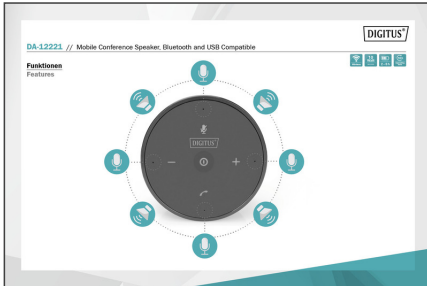

More images:

Safety notes

- If the device is powered by a plug-in power supply, ensure that the power adapter is connected correctly and meets the specified requirements (e.g. voltage and current).
- Only use certified CAT5e or CAT6 cables to ensure stable signal transmission.
- For particularly long cable runs or in environments prone to interference, it is recommended to use shielded network cables.
- Make sure that all connections are tight and secure to avoid loose contacts that could affect the signal quality. Make sure that the HDMI and Ethernet connections are properly connected.
- Make sure that the CAT cable is not laid near high-voltage power lines or other strong sources of electromagnetic interference to avoid signal interference.
- Only operate the device within the specified temperature range.
- Do not use the device outdoors or in damp or wet environments
- Check all connections and cables regularly for wear or damage. Cables and connections can wear out, especially with frequent use or long installations, which can lead to poor signal quality or system failure.

EU responsible person

EU based economic operator ensuring the product complies with the required regulations.

ASSMANN Electronic GmbH
Auf dem Schüffel 3
Lüdenscheid, Germany
<https://www.assmann.com>
info@assmann.com