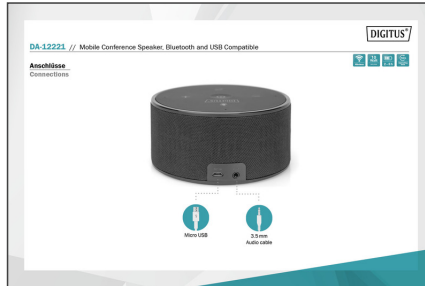

More images:

Safety notes

- If the device is powered by a plug-in power supply, ensure that the power adapter is connected correctly and meets the specified requirements (e.g. voltage and current).
- Only use certified CAT5e or CAT6 cables to ensure stable signal transmission.
- For particularly long cable runs or in environments prone to interference, it is recommended to use shielded network cables.
- Make sure that all connections are tight and secure to avoid loose contacts that could affect the signal quality. Make sure that the HDMI and Ethernet connections are properly connected.
- Make sure that the CAT cable is not laid near high-voltage power lines or other strong sources of electromagnetic interference to avoid signal interference.
- Only operate the device within the specified temperature range.
- Do not use the device outdoors or in damp or wet environments
- Check all connections and cables regularly for wear or damage. Cables and connections can wear out, especially with frequent use or long installations, which can lead to poor signal quality or system failure.

EU responsible person

EU based economic operator ensuring the product complies with the required regulations.

ASSMANN Electronic GmbH
Auf dem Schüffel 3
Lüdenscheid, Germany
<https://www.assmann.com>
info@assmann.com