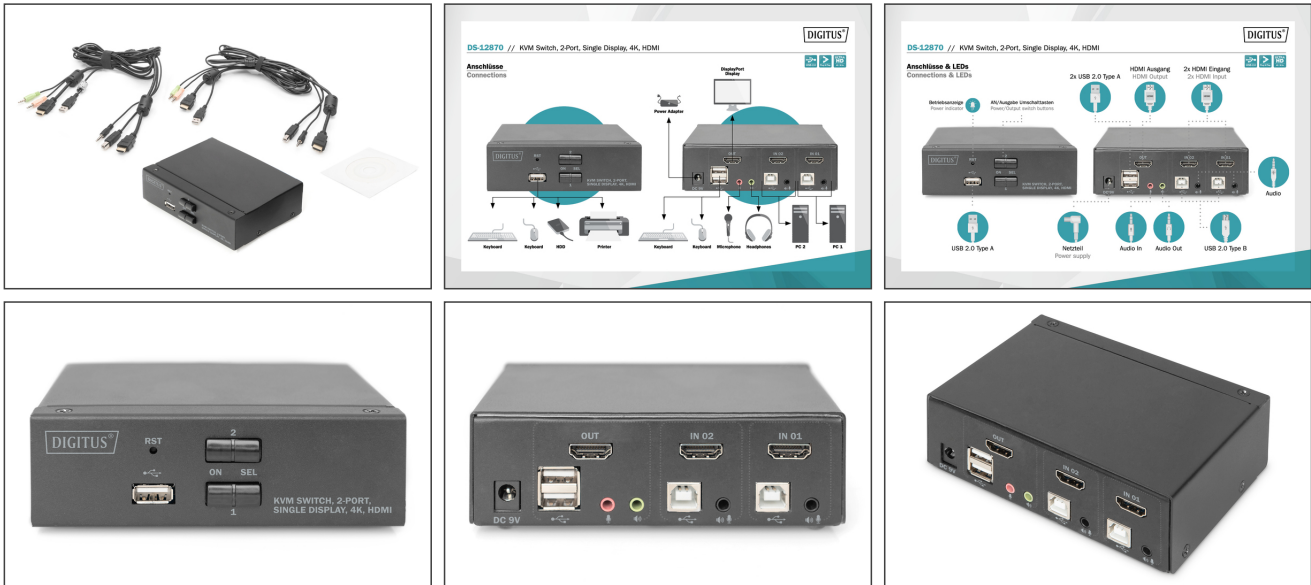

More images:

Safety notes

- Overloading can lead to overheating and damage to the appliance or the connected peripherals.
- If necessary, use an external power supply to ensure stable performance.
- If devices such as external hard disks or printers that require a high power consumption are connected, the device should be used with an external power supply. Otherwise, the device could be overloaded or functional problems could occur.
- Do not expose the device to rain, moisture, vapors or liquids.
- Do not insert any objects into the device.
- Do not attempt to repair the unit or open the housing without authorization. You risk an electric shock!
- Ensure adequate ventilation to prevent damage due to overheating.
- Dust, moisture, vapors and strong cleaning agents or solvents can cause damage to the device.
- Disconnect the appliance from the power supply and the connected devices before cleaning.
- Clean the device with a dust-free cloth.

EU responsible person

EU based economic operator ensuring the product complies with the required regulations.

ASSMANN Electronic GmbH
Auf dem Schüffel 3
Lüdenscheid, Germany
<https://www.assmann.com>
info@assmann.com