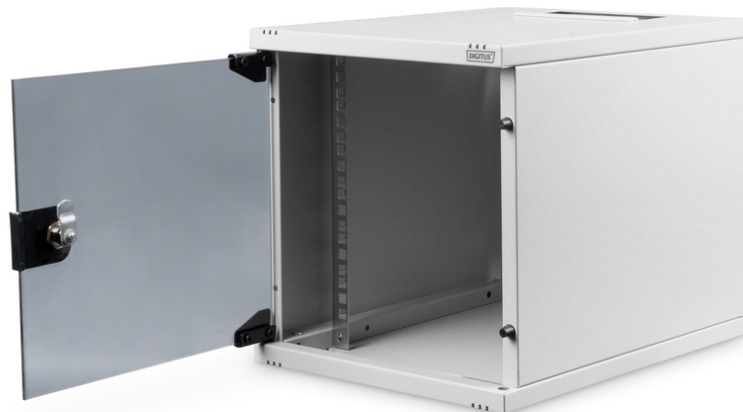

DIGITUS Wall Mounting Cabinet 254 mm (10") - 312x400 mm (WxD)

DN-10-06U-4
EAN 4016032466086

254 mm (10") 6U wall mounting cabinet 330x312x400 mm, color grey (RAL 7035)

Whether for private areas, office or sub-distribution units with limited space: With the compact 254 mm (10") solutions, you can install your network wherever you like. The wall housings available in three rack units (6 rack units, 9 rack units, 12 rack units) are equipped with a full glass door as well as a cable entry with brushes in the roof and floor. A pairs of galvanized 254 mm (10") profile rails labeled with easy-to-read rack units are installed on the inside. Their depth can be adjusted. Each cabinet is made of up to 1.5 mm thick sheet steel. Coloring is done with electrostatic powder coating in the standard colors gray (RAL 7035) or jet black (RAL 9005). The door hinges can be switched. Furthermore, the cabinets can be completely dismantled if necessary due to their collapsible design.

The DIGITUS® Wall Mounting Cabinets are made for high demand IT-Infrastructure Solutions - designed and developed on highest standard in Germany

- Safety class rating IP20
- Lockable safety-glass door
- 200° door opening angle
- 1-point-locking-mechanism on the front door

- 254 mm (10") profile rails mounted on the front side inside of the cabinet, galvanized
- 254 mm (10") profile rails are adjustable in depth
- 1.1 - 1.5 strong sheet steel with a high loading capacity, powder coated
- Cable entry with brush strip on the top and with plastic cover on the base
- Ventilation slots for active and passive ventilation and exhausting
- Equipment mounting depth max.: 309 mm
- Cabinet type: Wall mounting cabinet
- Color: light grey, RAL 7035
- Depth: 400 mm
- Front door: Glass door, single opening
- Load capacity: 30 kg
- Side panels: Both sides
- Units: 6
- Width: 312 mm
- IP protection class: IP20
- Mounted: yes