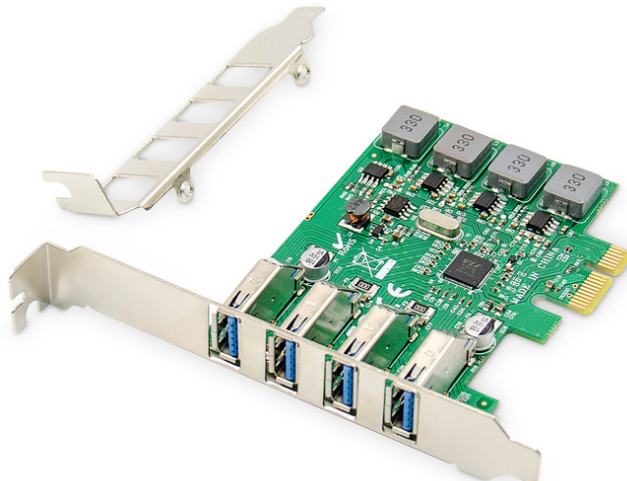

DIGITUS 4-Port USB 3.0 PCI Express Add-On Card

DS-30226
EAN 4016032464396

USB PCI Express Add-On card USB3.0, 4-port A/F, Chipset: VL805, self powered

This full USB 3.0 host controller extends your PC with PCI slots by four USB 3.0 connections. Power supply is provided via the PCI express slot and supplies a maximum power output of 3,000 mA for each USB port. Use bus speeds of up to 5 Gbps with USB SuperSpeed, backwards compatible for older USB devices with Hi-Speed, Full Speed & Low Speed. Connect USB devices such as printers, scanners, cameras or an external hard drive. Supports hot plugging & Plug and Play - no driver installation required. Enjoy the fastest SuperSpeed data transfers with the DIGITUS® USB 3.0 PCIe card and copy large quantities of data in a very short time.

Extend your PC with PCIe slots by 4 full USB 3.0 ports (USB A) with up to 3000 mA

- Connections: 4 x USB A (USB 3.0)
- USB data transfer rates: SuperSpeed (5 Gbps), Hi-Speed (480 Mbps), Full Speed (12 Mbps) & Low Speed (1.5 Mbps)
- Power supply: 5 V / 3000 mA per port max.
- Chipset: VIA / VL805

- For PCIe slots: x1/x4/x8/x16
- No external power adapter required, power supply via PCIe slot
- Complies with Universal Serial Bus 3.0 specification (Rev. 1), backwards compatible with 2.0
- Complies with Extensible Host Controller Interface Specification Rev. 1.0
- Complies with PCI Express Specification 2.0, backwards compatible with 1.0
- Supports USB legacy function
- USB Attached SCSI Protocol (USAP) Mode
- Plug and Play - no driver installation required
- Supported operating systems: Windows 10/8.1/8/7, Linux (32/64Bit)
- Dimensions: 10 x 12.1 x 2 cm (W x D x H)
- Weight: 60 g