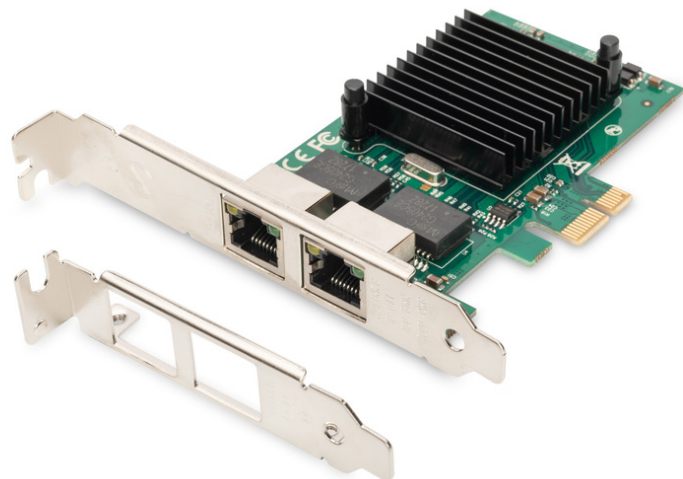

# DIGITUS Gigabit Ethernet PCI Express Card, 2-port

DN-10132  
EAN 4016032463139

### Gigabit Ethernet PCI Express Card, 2-port 32-bit, low profile bracket, Intel chipset

The DIGITUS® PCI Express Dual Port Gigabit Network Card with integrated Intel chipset offers the option to make two Gigabit ports for a server or a workstation available via a single PCI slot. Each port is fully compatible in accordance with IEEE802.3/u/ab standards and offers a full Gigabit connection. In addition to supporting IPv4 and IPv6 protocols, the card also supports jumbo frames as well as layer 2. Its versatile configuration options make the card perfect for using with virtual machines or to set up a router/firewall. The low-profile slot bracket included in delivery also offers the option of integrating the card into compact computer cases in which standard slot brackets cannot be used.

### Expand your PC with PCIe slot by 2 Gigabit Ethernet ports with 1000 Mbit/s each

- Data transmission speed: 1 Gbps per port
- Connections: 2 x RJ45
- Chipset: Intel 82575EB (JL82575EB)
- PCIe slot: PCI Express X 1
- PCI Express channels: 1
- Additional low-profile slot, so that the card can be used in computers with little space