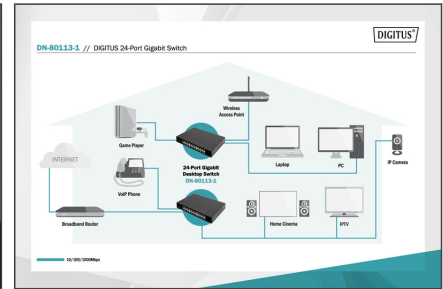

More images:

Safety notes

- This product is intended for indoor use only.
- Read all instructions and follow all warnings and instructions on the device.
- Do not place this appliance on an unstable surface (such as a trolley, stand, table, etc.).
- Do not use this appliance near water.
- Do not place this appliance near or above a radiator.
- The housing is equipped with openings for heat dissipation and ventilation. To prevent overheating during operation, the ventilation openings must not be blocked or covered.
- Do not place the appliance on a soft surface (e.g. bed, sofa, blanket, etc.). This will block the ventilation.
- The appliance must not be installed in a closed environment if adequate ventilation is not guaranteed.
- Do not spray any liquids onto the appliance.
- Disconnect the mains plug before cleaning. Do not use any liquid or foam cleaners.
- Clean the appliance with a damp cloth.
- Connect the device according to the power supply on the rating plate.
- To prevent damage to the appliance, it is important that all appliances are properly earthed.
- Do not place any objects on the power cable and lay it in such a way as to avoid tripping hazards.
- Use a surge protector, a regulator or an uninterruptible power supply (UPS) to protect your system from sudden, temporary and reduced power.
- Secure the system cable and mains cable properly and ensure that no objects are pressing on the cable.
- Do not insert any objects into the appliance through the openings in the housing. There is a risk of a short circuit, which can lead to fire or electric shock.
- Do not attempt to repair the appliance yourself. Always contact an authorized customer service centre.
- If any of the following conditions occur, unplug the appliance and send it to an authorized service centre for repair
- The mains cable, power supply unit or plug for the power supply is damaged or worn;
- Liquid has penetrated the appliance;
- The device has been exposed to rain or water;
- The device has been dropped or the housing has been damaged;
- The function of the device has obviously changed;
- The appliance cannot be operated as described in the operating instructions.

EU responsible person

EU based economic operator ensuring the product complies with the required regulations.
ASSMANN Electronic GmbH
Auf dem Schüffel 3
Lüdenscheid, Germany