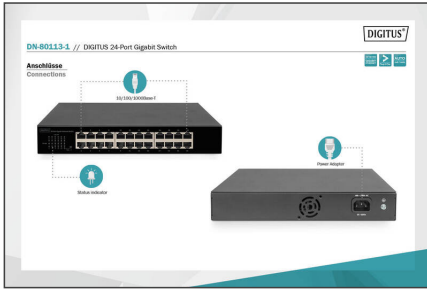

More images:

Safety notes

- This product is intended for indoor use only.
- Read all instructions and follow all warnings and instructions on the device.
- Do not place this appliance on an unstable surface (such as a trolley, stand, table, etc.).
- Do not use this appliance near water.
- Do not place this appliance near or above a radiator.
- The housing is equipped with openings for heat dissipation and ventilation. To prevent overheating during operation, the ventilation openings must not be blocked or covered.
- Do not place the appliance on a soft surface (e.g. bed, sofa, blanket, etc.). This will block the ventilation.
- The appliance must not be installed in a closed environment if adequate ventilation is not guaranteed.
- Do not spray any liquids onto the appliance.
- Disconnect the mains plug before cleaning. Do not use any liquid or foam cleaners.
- Clean the appliance with a damp cloth.
- Connect the device according to the power supply on the rating plate.
- To prevent damage to the appliance, it is important that all appliances are properly earthed.
- Do not place any objects on the power cable and lay it in such a way as to avoid tripping hazards.
- Use a surge protector, a regulator or an uninterruptible power supply (UPS) to protect your system from sudden, temporary and reduced power.
- Secure the system cable and mains cable properly and ensure that no objects are pressing on the cable.
- Do not insert any objects into the appliance through the openings in the housing. There is a risk of a short circuit, which can lead to fire or electric shock.
- Do not attempt to repair the appliance yourself. Always contact an authorized customer service centre.
- If any of the following conditions occur, unplug the appliance and send it to an authorized service centre for repair
- The mains cable, power supply unit or plug for the power supply is damaged or worn;
- Liquid has penetrated the appliance;
- The device has been exposed to rain or water;
- The device has been dropped or the housing has been damaged;
- The function of the device has obviously changed;
- The appliance cannot be operated as described in the operating instructions.

EU responsible person

EU based economic operator ensuring the product complies with the required regulations.
ASSMANN Electronic GmbH
Auf dem Schüffel 3
Lüdenscheid, Germany