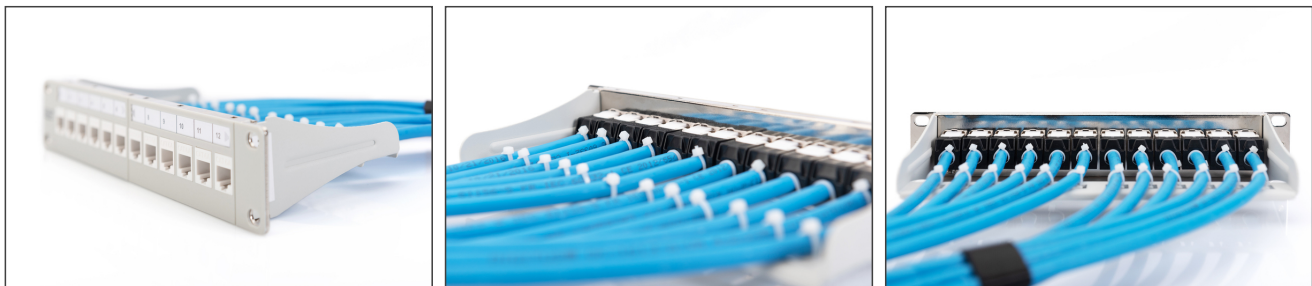

More images: