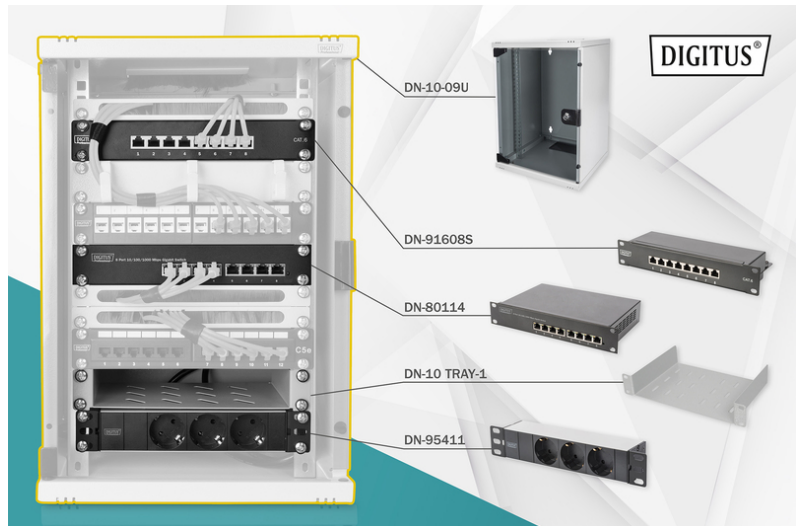

# DIGITUS Network Set - 254 mm (10") - 9U, 312 x 100 mm (W xD)

**DN-10-SET-2**  
**EAN 4016032455370**

**10 inch network bundle, including 9U cabinet, grey shelf, PDU, 8-port switch, CAT 6 patch panel**

Whether for private areas, office or sub-distribution units with limited space: With the compact 254 mm (10") solutions, you can install your network wherever you like. The wall housings available in three rack units (6 rack units, 9 rack units, 12 rack units) are supplemented in these network sets by perfectly coordinated components to ensure fast and easy usability of IT cabling. The network cabinet and relevant accessories (such as switch, patch panel, socket strip, shelf, cable guidance panel, patch cable, etc.) are delivered in a compact box.

**Complete set to build up a compact 254 mm (10") network incl. cabinet, shelf, power strip, switch, patch panel**

- Wall housing dimensions (H x W x D): 464 x 312 x 100 mm
- Power strip with 3 safety plug sockets 250VAC 50/60Hz / 16A / 1000W
- Power strip with 2 m mains cable H05VV-F 35 1.5 mm<sup>2</sup> with safety plug sockets
- Switch complies with network standards IEEE 802.3, IEEE 802.3u, IEEE 802.3ab and IEEE 802.3x
- Patch panel for applications up to 250 MHz, 1GBase-T

- Cable installation on patch panel via LSA rails, color coded in accordance with EIA/TIA 568 A & B
- Cabinet type: Wall mounting cabinet
- Color: light grey, RAL 7035
- Depth: 300 mm
- Front door: Glass door, single opening
- Load capacity: 30 kg
- Side panels: Both sides
- Units: 9
- Width: 312 mm
- IP protection class: IP20
- Mounted: yes