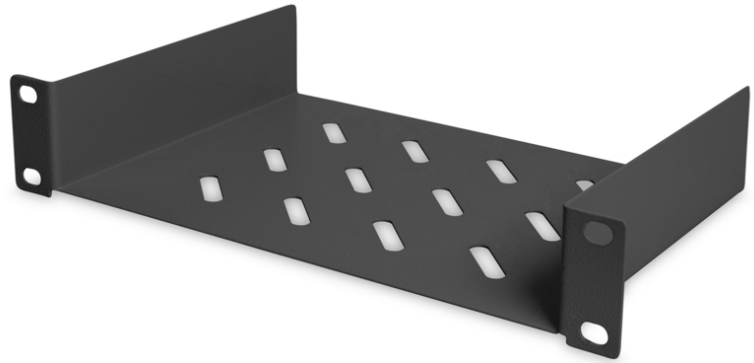

DIGITUS 254 mm (10") 1U Shelf

DN-10-TRAY-1-B
EAN 4016032454793

254 mm (10") 1U fixed shelf 44x254x150 mm, color black (RAL 9005)

The 10" fixed shelves from DIGITUS® consist of a stable, perforated sheet steel and are easy to mount on the front of 10" profile rails. Delivery comes with complete mounting material and is therefore ready for use immediately. Use the DIGITUS® 10" Fixed Shelf to store components which are not directly mounted inside of your 10" housing.

- Perforated sheet steel
- Complete with fixing material
- Fixing at the front 10" profiles

- Width x depth storage area on the inside: 210 x 147 mm
- Width x depth of entire shelf on the outside: 254 x 149 mm
- 2-point fixing (front 10" profile rails)
- Boja: crna, RAL 9005
- Jedinice: 1
- Kapacitet opterećenja: 25 kg
- Vrsta montaže: Fiksna montaža
- Inčni faktor oblika (IEC 60297): 254 mm (10")
- Prikladna dubina ormara: svi