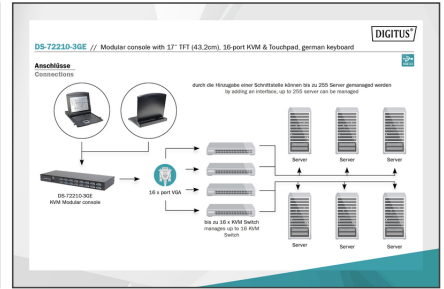

DIGITUS 17" LCD KVM Console, 16-Port VGA, german Keyboard

DS-72210-3GE
 EAN 4016032449317

Modularized 43,2cm (17") TFT console with 16 port KVM, German keyboard,

Due to its modular design, the DIGITUS® 17" TFT console offers a multitude of individual configuration possibilities, so that it can be adjusted to the area in which the console is being used. As a result, the console is economical and can be upgraded and/or converted at any time with further modules. Due to the flexible configuration, a high level of future security of the console is thus guaranteed. The modular console consists of a 17" monitor, 16-port KVM switch, keyboard and the touchpad.

- Mouse touch-board with two function keys
- The console can be completely extracted from the server cabinet, and the TFT screen can be tilted through 120 degrees
- Gross weight: 19,15 kg
- The consoles have safety locking in order to prevent damage
- Space-saving housing (1U), black (RAL 9005)
- 16 x Combo KVM cable
- Broj priključaka: 16
- Cascading possible: Ne
- Raspored tipkovnice: DE
- Sučelje: VGA
- Veličina ekrana: 17 inča

Package contents

- Modular 17" console
- 16-port KVM switch
- Keyboard
- Quick start guide
- Power adapter
- Mounting material
- 16 x Combo KVM cable

Logistics						
	Number (pcs)	Weight (kg)	Depth (cm)	Width (cm)	Height (cm)	cm³
Packaging Unit Carton	1	23.36	81.00	70.50	19.50	111,355.00
Packaging Unit Inside	1	23.36	81.00	70.50	19.50	111,355.00
Packaging Unit Single	1	23.36	81.00	70.50	19.50	111,355.00
Net single without Packaging	0	12.54	69.50	48.00	4.50	15.01

More images:

DIGITUS

USB 2.0 Plug & Play

Modular console with 17" TFT (43,2cm), 16-port KVM & Touchpad, german keyboard

DS-72210-30E // Modular console with 17" TFT (43,2cm), 16-port KVM & Touchpad, german keyboard