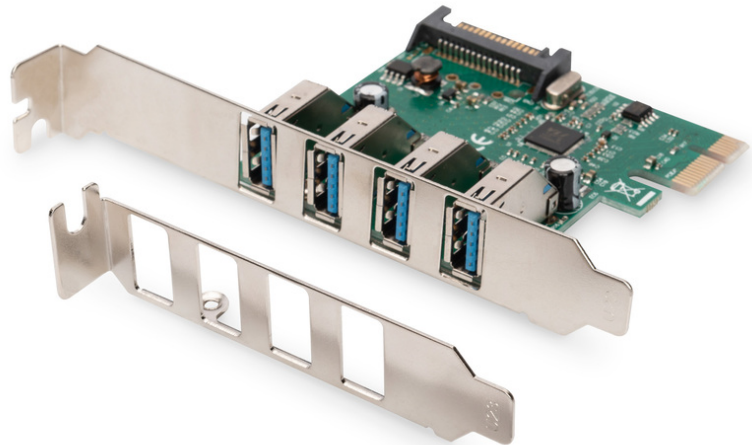

# DIGITUS 4-Port USB 3.0 PCI Express Add-on Card

DS-30221-1  
EAN 4016032448082

**USB 3.0, 4 Port, PCI Express Add-On card 4 Ports A/F External, VL805 chipset**

The performance boost for the new generation of ultra fast USB peripherals

**Data transfer rate up to 5 Gbps**

- 4x USB 3.0 ports
- Downward compatible to USB 2.0/1.1 devices
- Supported data transfer rates: Super-Speed (5Gbps), High-Speed (480Mbps), Full-Speed (12Mbps) and Low-Speed (1.5Mbps)
- Supports plug and play and hot swapping
- Compliant with PCI-Express Specification v2.0 and backward compatible with PCI-Express 1.x