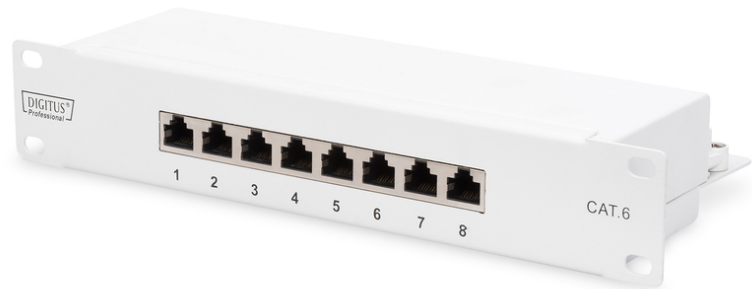

DIGITUS CAT 6, Class E Patch Panel, shielded, grey

DN-91608S-G
EAN 4016032444930

CAT 6 patch panel, shielded 8-port RJ45, 8P8C, LSA, 1U, 254 mm(10") Rack Mount

The CAT 6 Patch Panels for 254 mm (10") rack mount from DIGITUS® are manufactured with Link Performance Class E, for up to 250 MHz, ISO/IEC 11801 and EN 50173. Cable installation takes place via LSA strips which are color coded acc. EIA/TIA 568B. The housing consists of galvanized, cold-rolled steel, acc. EN1.4301, UNS S30400, AISI 304 and LMSAD110.

Future-oriented standards and high-end quality for your network.

- Transmission properties: Category 6
- Area of application: Up to 250 MHz, 1GBase-T
- Norms: ISO/IEC 11801 3rd Ed., EN 50173-1, EIA/TIA 568-C
- General properties:
- Suitable for 254 mm (10") cabinet mounting
- RJ45 female, 8P8C
- Cable installation via LSA strips, color coded according to EIA/TIA 568 A & B
- Cable fixing with smart cable ties
- Integrated dust cover
- Central ground connection
- 360° shield coverage
- Mechanical properties:
- Housing material: 1.5 mm galvanic cold rolled steel, acc. to EN1.4301, UNS S30400, AISI 304 and LMSAD110