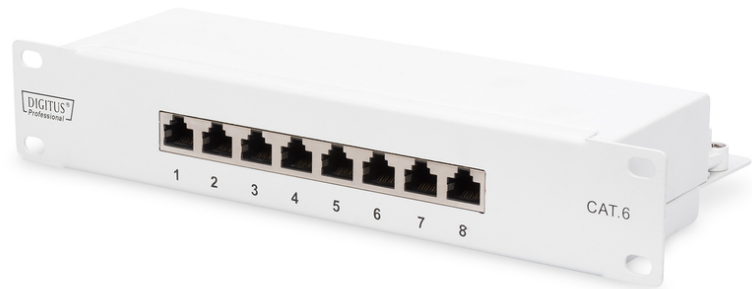

# DIGITUS CAT 6, Class E Patch Panel, shielded, grey

**DN-91608S-G**  
**EAN 4016032444930**

**CAT 6 patch panel, shielded, 8-port RJ45 8P8C, LSA, 1U, 254 mm(10") Rack Mount, grey**

The CAT 6 Patch Panels for 254 mm (10") rack mount from DIGITUS® are manufactured with Link Performance Class E, for up to 250 MHz, ISO/IEC 11801 and EN 50173. Cable installation takes place via LSA strips which are color coded acc. EIA/TIA 568B. The housing consists of galvanized, cold-rolled steel, acc. EN1.4301, UNS S30400, AISI 304 and LMSAD110.

**Future-oriented standards and high-end quality for your network.**

- Transmission properties: Category 6
- Area of application: Up to 250 MHz, 1GBase-T
- Norms: ISO/IEC 11801 3rd Ed., EN 50173-1, EIA/TIA 568-C
- General properties:
- Suitable for 254 mm (10") cabinet mounting
- RJ45 female, 8P8C
- Cable installation via LSA strips, color coded according to EIA/TIA 568 A & B
- Cable fixing with smart cable ties
- Integrated dust cover
- Central ground connection
- 360° shield coverage
- Mechanical properties:
- Housing material: 1.5 mm galvanic cold rolled steel, acc. to EN1.4301, UNS S30400, AISI 304 and LMSAD110