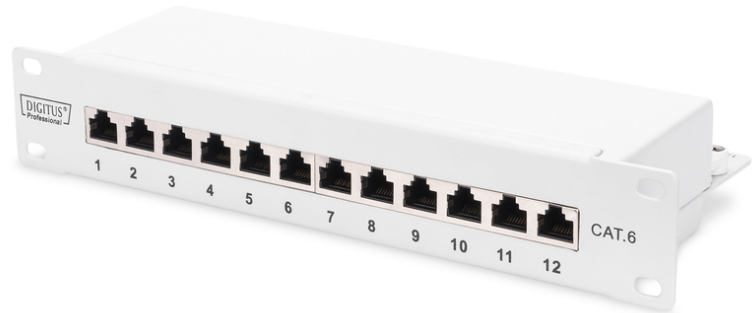

DIGITUS CAT 6, Class E Patch Panel, shielded, grey

DN-91612S-G
EAN 4016032444909

CAT 6, Class E patch panel, shielded 12-port RJ45, 8P8C, LSA, 1U, 254 mm(10")Rack Mount

The CAT 6 Patch Panels for 254 mm (10") rack mount from DIGITUS® are manufactured with Link Performance Class E, for up to 250 MHz, ISO/IEC 11801 and EN 50173. Cable installation takes place via LSA strips which are color coded acc. EIA/TIA 568B. The housing consists of galvanized, cold-rolled steel, acc. EN1.4301, UNS S30400, AISI 304 and LMSAD110.

Future-oriented standards and high-end quality for your network.

- Transmission properties: Category 6
- Area of application: Up to 250 MHz, 1GBase-T
- Norms: ISO/IEC 11801 3rd Ed., EN 50173-1, EIA/TIA 568-C
- General properties:
- Suitable for 254 mm (10") cabinet mounting
- RJ45 female, 8P8C
- Cable installation via LSA strips, color coded according to EIA/TIA 568 A & B
- Cable fixing with smart cable ties
- Central ground connection
- 360° shield coverage
- Mechanical properties:
- Housing material: 1.5 mm galvanic cold rolled steel, acc. to EN1.4301, UNS S30400, AISI 304 and LMSAD110