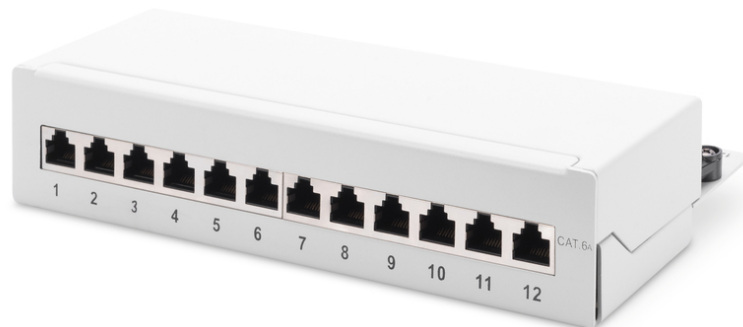

DIGITUS Desktop CAT 6A, Class EA patch panel, shielded, grey

DN-91612SD-EA-G
EAN 4016032444886

DN-91612SD-EA-G Desktop 12-port CAT 6A Panel STP

The Desktop Patch Panels from DIGITUS® are the ideal solution for SoHo applications (Smart Office Home Office). The fully shielded RJ45 sockets provide an optimal stability for your cables with best performances.

Applicable for SOHO solutions

- Transmission properties: Category 6A, Class EA
- Area of application: Up to 500 MHz, 10GBase-T
- Norms: ISO/IEC 11801 2nd Ed., EN 50173-1, EIA/TIA 568-C, 802.3af, 802.3at PoE+
- General properties:
- Suitable for surface mount installation
- RJ45 female, 8P8C
- Cable installation via LSA strips, color coded according to EIA/TIA 568 A & B
- Cable fixing with smart cable ties
- Central ground connection
- 360° shield coverage
- Mechanical properties:
- Housing material: 1.5 mm galvanic cold rolled steel, acc. to EN1.4301, UNS S30400, AISI 304 and LMSAD110
- RJ45 female material: ABS UL 94V-0
- RJ45 female contact: Tinned phosphor bronze, 0.5 µ gold-plated contact
- RJ45 shielding: Tinned bronze

- LSA termination clamp: Krone LSA+, UL 94V-2, zinc plated phosphor bronze
- Ground wire: Not included
- Conductor plate: FR4, UL 94V-0
- Physical properties:
- Insertion force: 30N max. (IEC 60603-7-5)
- Retention strength: 7.7 kg between jack and plug
- Operation temperature: -20° C to +70 °C (ISO/IEC 11801, EN 50173-1, ANSI/TIA/EIA 568 C)
- Mating cycles female: > 750 acc. to ISO/IEC 11801, IEC 60603-7-5
- Clamp: > 200 acc. to ISO/IEC 11801, IEC 60603-7-5
- IDC wire size: 22 – 26 AWG solid and stranded conductor
- Insulation resistance: > 500 MOhm
- Contact resistance: < 20 MilliOhm
- Dielectric strength: 1000 VDC (Contact/Contact), 1500 VDC (Contact/Ground)
- Color grey (RAL 7035)
- Boja: svijetlo siva, RAL 7035
- Jedinice: 1
- Priključci: 12
- Kategorija: CAT 6A