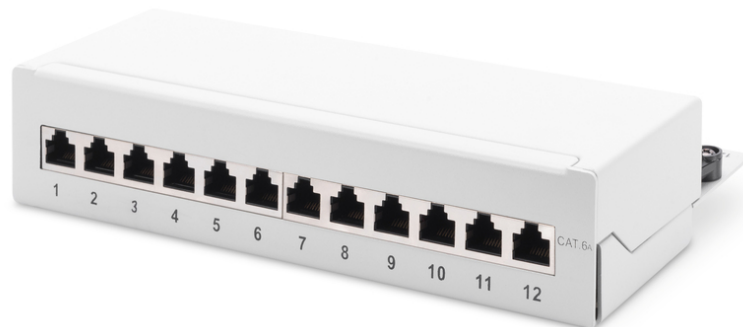

DIGITUS Desktop CAT 6A, Class EA patch panel, shielded, grey

DN-91612SD-EA-G
EAN 4016032444886

Desktop CAT 6A, patch panel, shielded Class EA, 12-port RJ45, 8P8C, LSA, grey RAL 7035

The Desktop Patch Panels from DIGITUS® are the ideal solution for SoHo applications (Smart Office Home Office). The fully shielded RJ45 sockets provide an optimal stability for your cables with best performances.

Applicable for SOHO solutions

- Transmission properties: Category 6A, Class EA
- Area of application: Up to 500 MHz, 10GBase-T
- Norms: ISO/IEC 11801 2nd Ed., EN 50173-1, EIA/TIA 568-C, 802.3af, 802.3at PoE+
- General properties:
- Suitable for surface mount installation
- RJ45 female, 8P8C
- Cable installation via LSA strips, color coded according to EIA/TIA 568 A & B
- Cable fixing with smart cable ties
- Central ground connection
- 360° shield coverage
- Mechanical properties:
- Housing material: 1.5 mm galvanic cold rolled steel, acc. to EN1.4301, UNS S30400, AISI 304 and LMSAD110
- RJ45 female material: ABS UL 94V-0
- RJ45 female contact: Tinned phosphor bronze, 0.5 µ gold-plated contact

- RJ45 shielding: Tinned bronze
- LSA termination clamp: Krone LSA+, UL 94V-2, zinc plated phosphor bronze
- Ground wire: Not included
- Conductor plate: FR4, UL 94V-0
- Physical properties:
- Insertion force: 30N max. (IEC 60603-7-5)
- Retention strength: 7.7 kg between jack and plug
- Operation temperature: -20° C to +70 °C (ISO/IEC 11801, EN 50173-1, ANSI/TIA/EIA 568 C)
- Mating cycles female: > 750 acc. to ISO/IEC 11801, IEC 60603-7-5
- Clamp: > 200 acc. to ISO/IEC 11801, IEC 60603-7-5
- IDC wire size: 22 – 26 AWG solid and stranded conductor
- Insulation resistance: > 500 MOhm
- Contact resistance: < 20 MilliOhm
- Dielectric strength: 1000 VDC (Contact/Contact), 1500 VDC (Contact/Ground)
- Color grey (RAL 7035)
- Color: light grey, RAL 7035
- Ports: 12
- Units: 1
- Category: CAT 6A