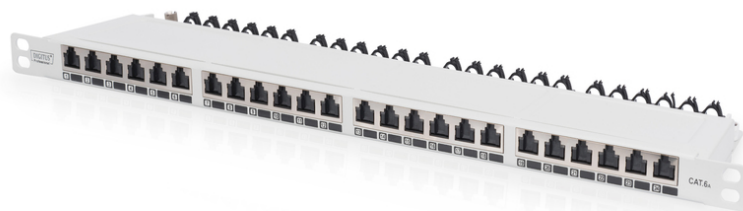

# DIGITUS CAT 6A, Class EA High Density Patch Panel, shielded

DN-91624S-SL-EA-G  
EAN 4016032444848

**CAT 6A Class EA patch panel, shielded 0.5U, 24-port RJ45, incl. dust cover, 8P8C,**

The DIGITUS® 24-port 0.5U Patch Panel offers a high density. As the panel is only 0.5U in height, it allows to present 48 ports on 1U (2 panels with 24 ports each) which can be installed.

**Save a lot of space (only 0.5U) - With shutters for dust protection - Best performance and link quality for your network**

- Transmission properties: Category 6A, Class EA
- Area of application: Up to 500 MHz, 10GBase-T
- Norms: ISO/IEC 11801 2nd Ed., EN 50173-1, EIA/TIA 568-C, 802.3af, 802.3at PoE+
- General properties:
- Suitable for 483 mm (19") cabinet mounting
- RJ45 female, 8P8C
- Cable installation via LSA strips, color coded according to EIA/TIA 568 A & B
- Cable fixing with smart cable ties
- Central ground connection
- 360° shield coverage
- Integrated dust cover
- Mechanical properties:
- Housing material: 1.5 mm galvanic cold rolled steel, acc. to EN1.4301, UNS S30400, AISI 304 and LMSAD110