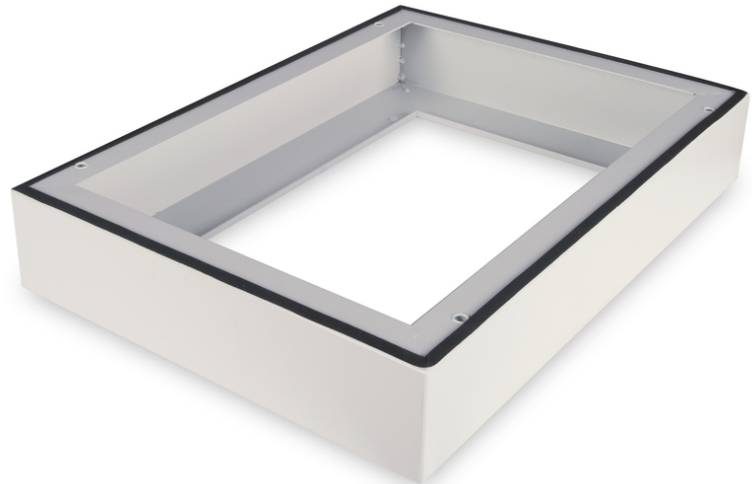

DIGITUS Plinth for IP55 Wall Mounting Cabinets - 600x450 mm (WxD)

DN-19 PLINTH-45-I-OD
EAN 4016032444169

Plinth for IP55 outdoor wall mounting cabinet 100x600x450 mm, color grey (RAL 7035)

The plinth for 483 mm (19") IP55 wall mounting cabinets extends the height to 100 mm and provides space for organized cabling. Mounting can be done easily via included screws. The plinth is also equipped with a gasket to maintain the IP55 protection. It makes the floor installation on concrete basement possible.

- Easy installation underneath the cabinets

- 1.5 - 2.0 mm strong steel sheet
- Boja: svijetlo siva, RAL 7035
- Dubina: 450 mm
- Širina: 600 mm
- Inčni faktor oblika (IEC 60297): 482,6 mm (19")
- Za seriju ormara: Ugradnja na zidu