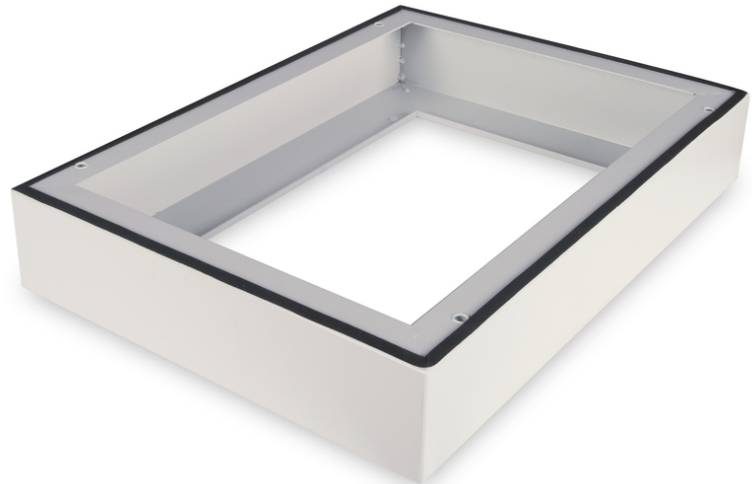

# DIGITUS Plinth for IP55 Wall Mounting Cabinets - 600x450 mm (WxD)

DN-19 PLINTH-45-I-OD  
 EAN 4016032444169

**Plinth for IP55 outdoor wall mounting cabinet 100x600x450 mm, color grey (RAL 7035)**

The plinth for 483 mm (19") IP55 wall mounting cabinets extends the height to 100 mm and provides space for organized cabling. Mounting can be done easily via included screws. The plinth is also equipped with a gasket to maintain the IP55 protection. It makes the floor installation on concrete basement possible.

- Easy installation underneath the cabinets

- 1.5 - 2.0 mm strong steel sheet
- Color: light grey, RAL 7035
- Depth: 450 mm
- Width: 600 mm
- For cabinet series: Wall Mounting
- Inch form factor (IEC 60297): 482.6 mm (19")