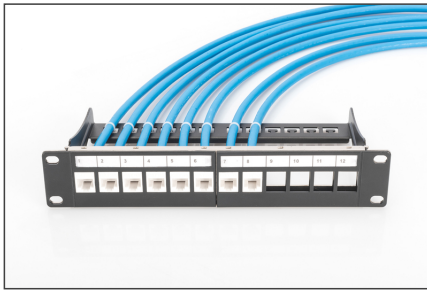

More images: