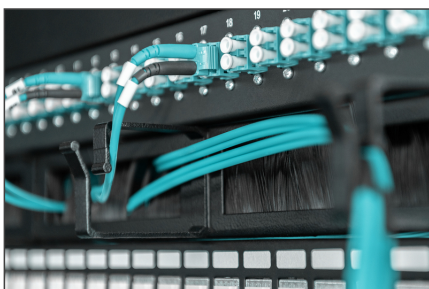

More images:

Safety notes

- When installing and using the accessory product for network cabinets, observe the respective safety instructions of the manufacturer or the cabinet system in which you want to use the accessory.