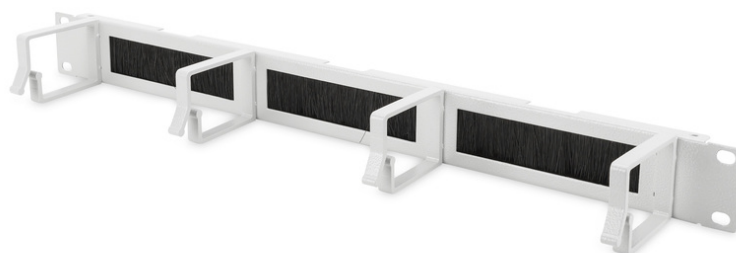

DIGITUS Cable Management Panel with Brush Entries for 483 mm (19") Cabinets, 1U

DN-97662
 EAN 4016032441625

WMA cable manager 1U sa četkom za prolaz kab. SIVI 4x aluminum cable rings 44x60 mm, grey (RAL 7035)

The Cable Management Panel is getting fixed on the 483 mm (19") profile rails. Four cable guiding rings and three cable entries with brush allow an easy, horizontal array of patch cords. It guarantees an optimized cable management in your 483 mm (19") network- or server rack.

- for installation on the 483 mm (19") profile rails
- sturdy steel sheet
- 4x aluminum cable management ring (44x60 mm)

- 3x cable entry with brush (25x110 mm)
- incl. fixing material

Attributes

- Boja: svijetlo siva, RAL 7035
- Jedinice: 1
- Inčni faktor oblika (IEC 60297): 482,6 mm (19")