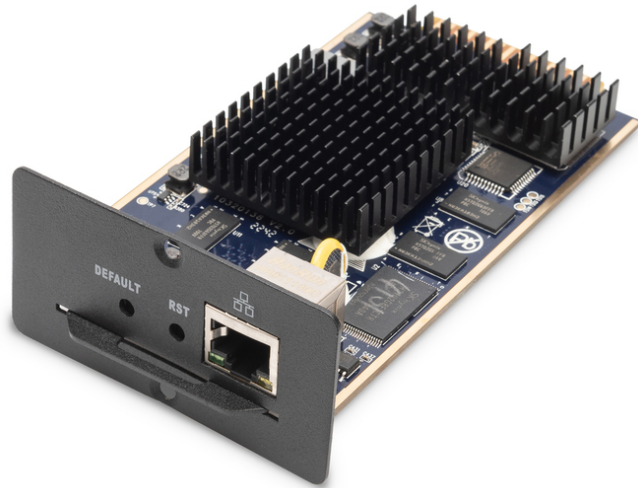

DIGITUS IP Function Module for KVM Switches

DS-51000-1
EAN 4016032430018

IP function module for KVM switches for DS-23200-2, DS-23300-3, remote control

The Digitus ® IP modules are ideal for use with KVM switches in small to medium server rooms, where an administrator access must be guaranteed at any time from any location. They provide direct connection via a KVM switch connected to the computer via an existing Internet connection.

Remotely access computers via LAN, WAN, or the Internet

- Remote KVM (keyboard, video and mouse) access over IP
- Remotely access computers via LAN, WAN, or the Internet

- Full control under all OS, in BIOS level, during boot, or at Blue Screens
- Remote port selection switch for convenient switch placement
- Remote WEB-based management
- DES encryption of all transmitted data
- IP access via 10/100/1000Mbps LAN