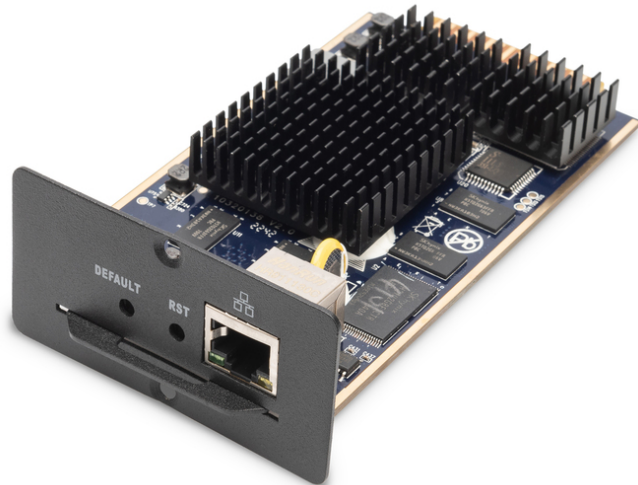

DIGITUS IP Function Module for KVM Switches

DS-51000-1
EAN 4016032430018

IP function module for KVM switches for DS-23200-2, DS-23300-3, remote control

The Digitus ® IP modules are ideal for use with KVM switches in small to medium server rooms, where an administrator access must be guaranteed at any time from any location. They provide direct connection via a KVM switch connected to the computer via an existing Internet connection.

Remotely access computers via LAN, WAN, or the Internet

- Remote KVM (keyboard, video and mouse) access over IP
- Remotely access computers via LAN, WAN, or the Internet

- Full control under all OS, in BIOS level, during boot, or at Blue Screens
- Remote port selection switch for convenient switch placement
- Remote WEB-based management
- DES encryption of all transmitted data
- IP access via 10/100/1000Mbps LAN