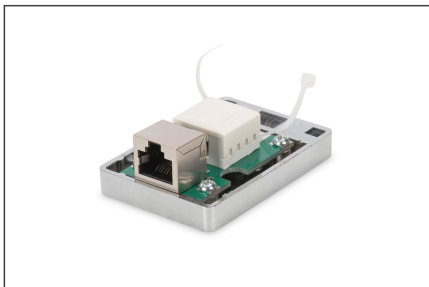

More images:

Safety notes

- Protect product from moisture
- Avoid antistatic charging when installing the product
- Observe the specifications of the raw cable manufacturer during installation