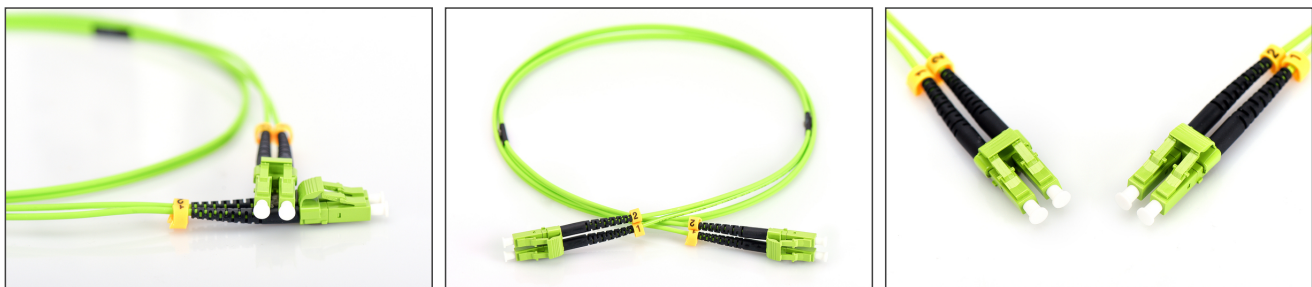

DIGITUS Fiber Optic Multimode Patch Cord, LC / LC

DK-2533-05-5
 EAN 4016032424536

FO patch cord, duplex, LC to LC MM OM5 50/125 μ, 5 m

FO patch cord, duplex, LC to LC,MM OM5 50/125 μ, 5 m

Future-oriented standards and high-end quality for your network.

- Duplex cable
- LSOH
- Connector with ceramic ferrule
- Cable diameter 2 mm
- Single packed with test-report
- Assortment: Fiber Optic Patch Cables
- Boot: single-color

- Cable diameter: 3 mm
- Cable type: I-VH 2G50/125μ
- Color cable: lemon green
- Connector 1: LC
- Connector 2: LC
- Fiber class: OM5
- Fiber diameter: 50/125μ
- Mode: Multimode
- Packaging: DIGITUS Polybag
- Length: 5 m

More images:

Part No.	DK-2533-05-5			
Lenght	5 m			
Cable Type	Duplex MM 50/125		OM5 LSZH	
	END A		END B	
Connector Type	LC		LC	
	LC		LC	
Insertion Loss (dB)	0.14	0.13	0.15	0.14
Return Loss (dB)	40.20	39.10	38.20	41.30
Q.C.	PASS			