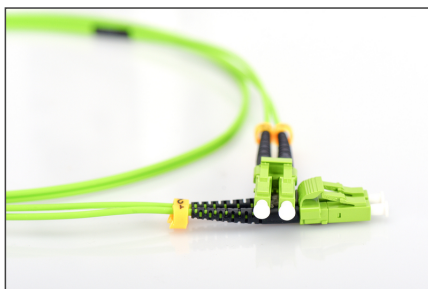

DIGITUS Fiber Optic Multimode Patch Cord, LC / LC

DK-2533-02-5
EAN 4016032424512

FO patch cord, duplex, LC to LC MM OM5 50/125 μ, 2 m

FO patch cord, duplex, LC to LC,MM OM5 50/125 μ, 2 m

Future-oriented standards and high-end quality for your network.

- Duplex cable
- LSOH
- Connector with ceramic ferrule
- Single packed with test-report
- cable diameter 2mm
- Assortment: Fiber Optic Patch Cables
- Boot: single-color

- Cable diameter: 3 mm
- Cable type: I-VH 2G50/125μ
- Color cable: lemon green
- Connector 1: LC
- Connector 2: LC
- Fiber class: OM5
- Fiber diameter: 50/125μ
- Mode: Multimode
- Packaging: DIGITUS Polybag
- Length: 2 m

More images:

Part No.	DK-2533-02-5			
Length	2 m			
Cable Type	Duplex MM 50/125		OM5 LSZH	
	END A	END B		
Connector Type	LC		LC	
Insertion Loss (dB)	0.14	0.13	0.15	0.14
	Return Loss (dB)	40.20	39.10	38.20
Q.C.	PASS			