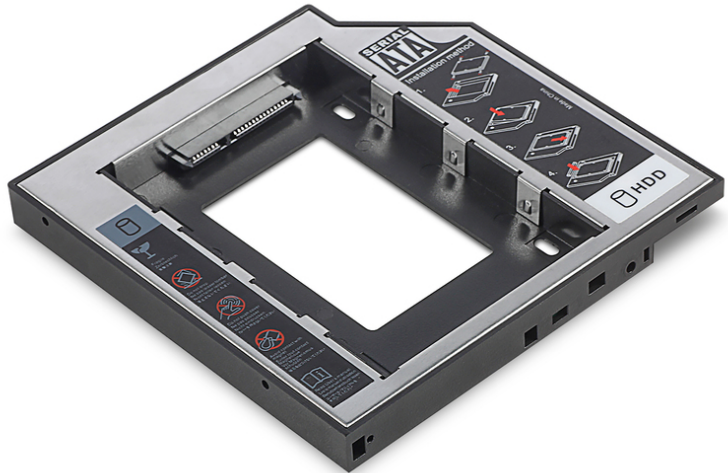

DIGITUS SSD/HDD Installation Frame for CD/DVD/Blu-ray drive slot, SATA to SATA III, 12.7 mm installation height

DA-71109
EAN 4016032390183

DA-71109 HDD SATA inst. okvir 12,7 mm for 2.5" SATA I-III SSD/HDD, 12.7mm

The DIGITUS® SSD/HDD mounting frame for the CD/DVD/Blu-ray drive slot is the perfect solution for upgrading your notebook. With this frame you can replace the optical drive (CD/DVD/Blu-ray) by a hard disk. Provide the frame with the original drive aperture and the exchange remains externally unremarkable. The frame corresponds to a shaft height of 12.7 mm and is designed for 2.5" SATA SSDs and HDDs. The DIGITUS® SSD/HDD mounting frame for the CD / DVD / Blu-ray drive slot is used in almost all optical drive bays with SATA interface. It serves the memory expansion through the use of a hard drive / SSD and allows faster access to your data it contains.

The perfect solution for simply upgrading the memory of your notebook

- Mounting frame for 2.5" SATA hard disks (HDD) and SSDs
- Suitable for almost all SATA drive bays with an installation height of 12.7 mm

- Universally designed aperture holder enables individual, optical adjustment
- Frame is made of aluminum for better heat dissipation
- Screwdriver included for easy installation
- Dimensions: 129 x 128 x 12.7 mm
- Supports Windows 10, 8.1, 8, 7, Vista, XP and Linux
- Compatible with SATA, SATA II and SATA III
- Data transfer speed of up to 6 Gbps
- Compatible with the new models from e.g. HP, DELL, ACER, BenQ, Asus, Lenovo, Great Wall
- Manufacturer diagnostic PIN, DIP switch can be changed depending on manufacturer support