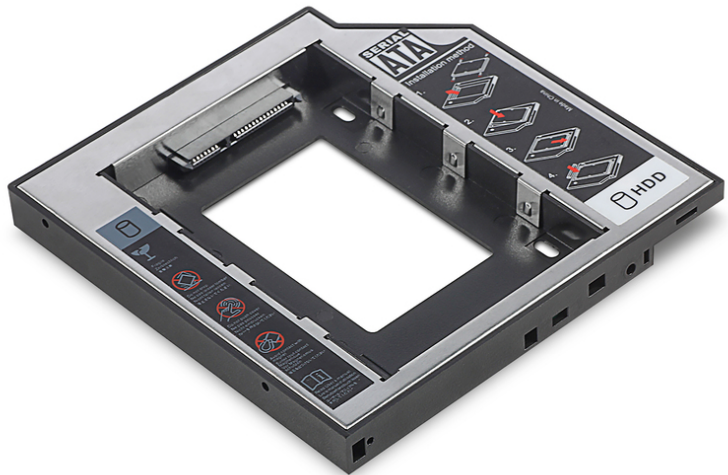

# DIGITUS SSD/HDD Installation Frame for CD/DVD/Blu-ray drive slot, SATA to SATA III, 12.7 mm installation height

DA-71109  
EAN 4016032390183

## 2nd SSD/HDD SATA Notebook Caddy for 2.5" SATA I-III SSD/HDD, 12.7mm

The DIGITUS® SSD/HDD mounting frame for the CD/DVD/Blu-ray drive slot is the perfect solution for upgrading your notebook. With this frame you can replace the optical drive (CD/DVD/Blu-ray) by a hard disk. Provide the frame with the original drive aperture and the exchange remains externally unremarkable. The frame corresponds to a shaft height of 12.7 mm and is designed for 2.5" SATA SSDs and HDDs. The DIGITUS® SSD/HDD mounting frame for the CD / DVD / Blu-ray drive slot is used in almost all optical drive bays with SATA interface. It serves the memory expansion through the use of a hard drive / SSD and allows faster access to your data it contains.

### The perfect solution for simply upgrading the memory of your notebook

- Mounting frame for 2.5" SATA hard disks (HDD) and SSDs
- Suitable for almost all SATA drive bays with an installation height of 12.7 mm

- Universally designed aperture holder enables individual, optical adjustment
- Frame is made of aluminum for better heat dissipation
- Screwdriver included for easy installation
- Dimensions: 129 x 128 x 12.7 mm
- Supports Windows 10, 8.1, 8, 7, Vista, XP and Linux
- Compatible with SATA, SATA II and SATA III
- Data transfer speed of up to 6 Gbps
- Compatible with the new models from e.g. HP, DELL, ACER, BenQ, Asus, Lenovo, Great Wall
- Manufacturer diagnostic PIN, DIP switch can be changed depending on manufacturer support